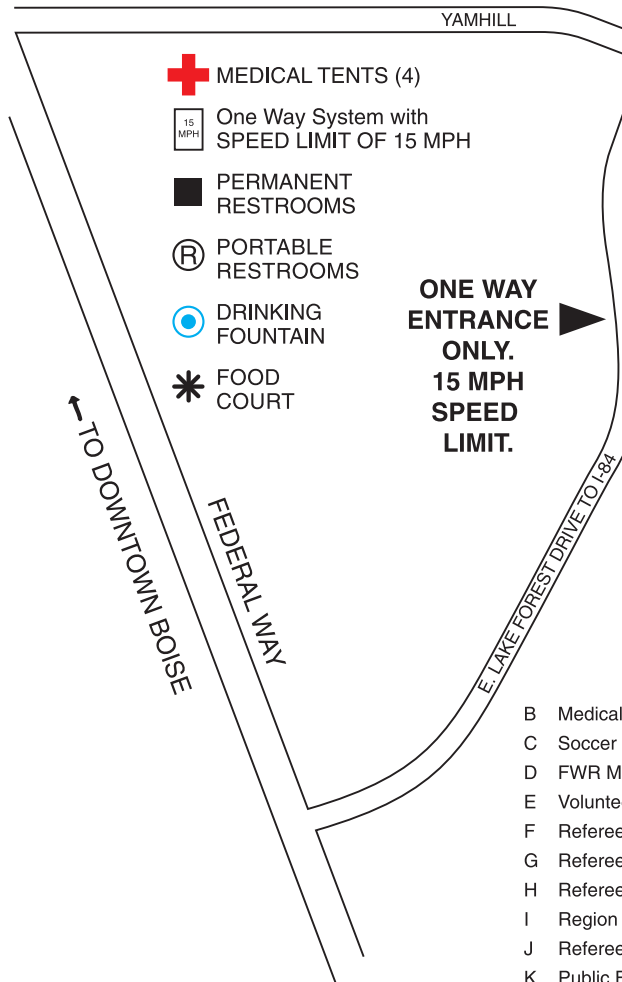

SIMPLOT SPORTS COMPLEX

2437 E. Lake Forest Dr.
Boise, Idaho

NO Pets Allowed, NO Practice on fields
NO Alcohol

- MEDICAL TENTS (4)
- One Way System with SPEED LIMIT OF 15 MPH
- PERMANENT RESTROOMS
- PORTABLE RESTROOMS
- DRINKING FOUNTAIN
- FOOD COURT

**ONE WAY
ENTRANCE
ONLY.
15 MPH
SPEED
LIMIT.**

- B Medical Trailer
- C Soccer Etc.
- D FWR Merchandise Tent
- E Volunteer Check In / College Coaches / Info
- F Referee Food Tent
- G Referee Tent
- H Referee Trailer
- I Region IV Trailer
- J Referee Assessor Tent
- K Public Food Tent
- L Videos, Photos, Temporary Tattoos
- M Scoreboards