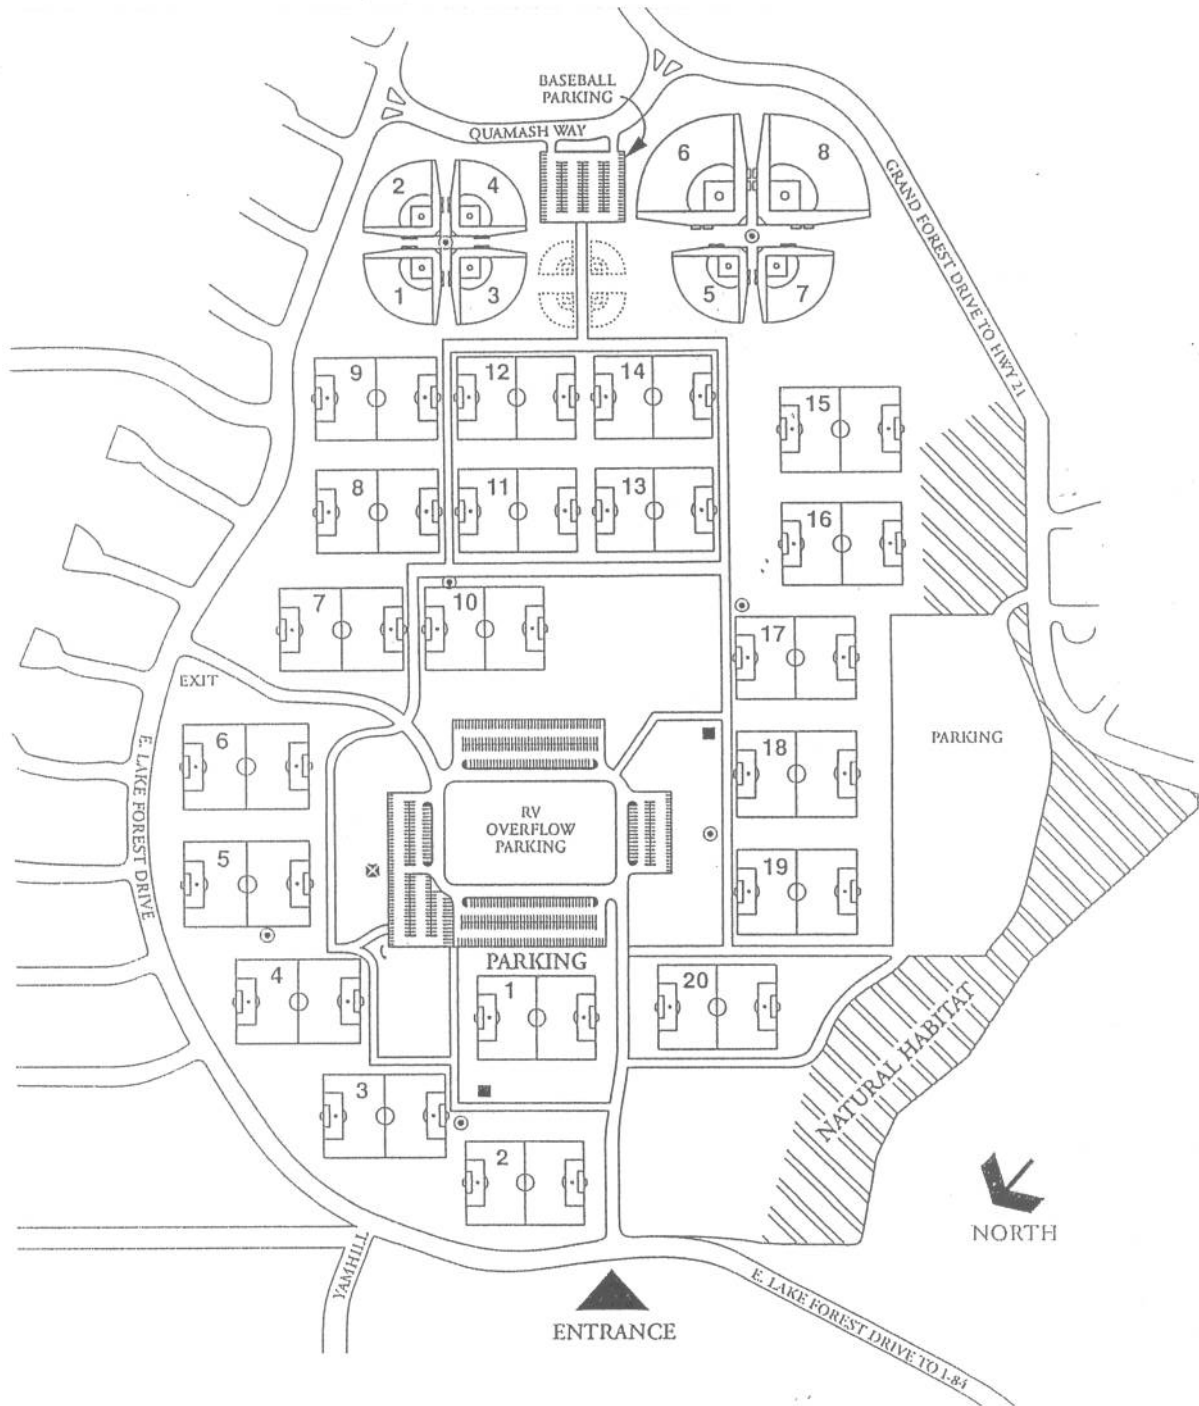

SIMPLOT SPORTS COMPLEX

2437 E. LAKE FOREST DR.

-  PHONES
-  RESTROOMS
-  DRINKING FOUNTAIN
-  TOURNAMENT HEADQUARTERS

BOISE PARKS & RECREATION DEPARTMENT, 1104 ROYAL BLVD., BOISE, IDAHO 83706, 384-4240 (TDD & VOICE)