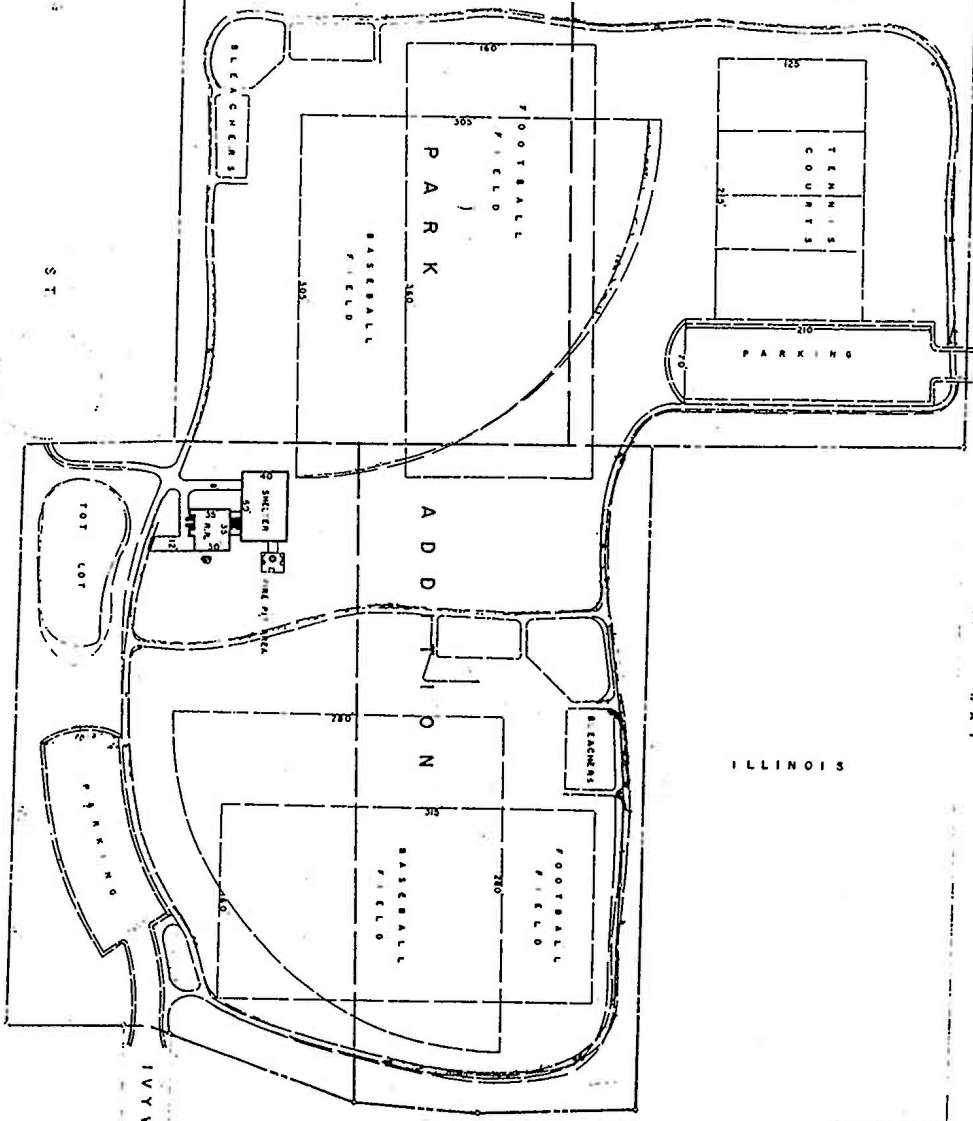

LEADVILLE AVE

VEAZY

TARGEET ST

COLORADO AVE

GETTYSBURG ST

ST

DIVISION AVE

RIGHT OF WAY

ILLINOIS

AVE.

WYOMING AVE.

IVYWILD

**IVYWILD PARK
LAYOUT PLAN**
boise city Park department

IVYWILD PARK
scale-1/8"=1'-0"

Sheet

2

Designed by _____
Drawn by _____
Date _____