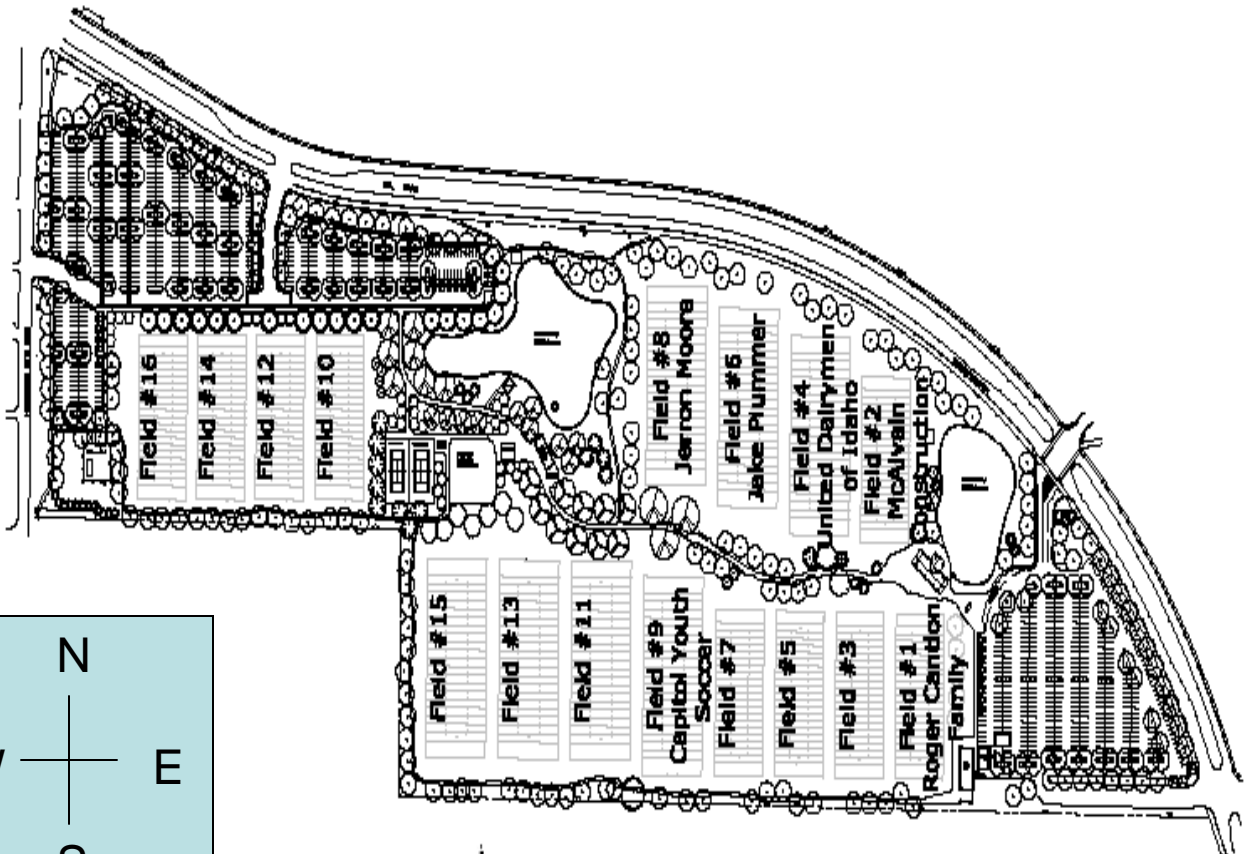

PARKING AT THE OPTIMIST YOUTH SPORTS COMPLEX

Attending games at the Optimist Youth Sports Complex will be much easier if you will read and utilize the information provide below:

Parking lots are located on both the east and west ends of the complex. These lots alone, however, cannot accommodate all the parking necessary for our needs. Due to that fact, OYF has provided shuttle service from Riverglen Jr. High, located on Gary Lane, east of the complex, and St. Lukes, Eagle located on State Street across from Home Depot. Boarding is on a first-come, first served basis. At St. Lukes, please do not park near the entrance to the hospital. The shuttle will pick-up in the N/W portion of the lot. We would encourage all to utilize our Park-n-Ride service from both of these locations. The shuttle from Riverglen will service the East parking lot, while the shuttle from St. Luke's will service the West parking lot. If the game you wish to watch is on fields 10 through 16, please utilize the St. Lukes Shuttle. If the game is on fields 1 through 9, we would ask you to utilize the Riverglen Shuttle. **We remind you that illegally parked cars (those not in marked stalls and/or parked in red or yellow curbed areas)at the OYSC complex will be towed.** This is not only costly to the owner, but creates problems for traffic and emergency vehicles. Thank you in advance for your cooperation.

Optimist Youth Sports Complex
Field Numbers and Sponsors