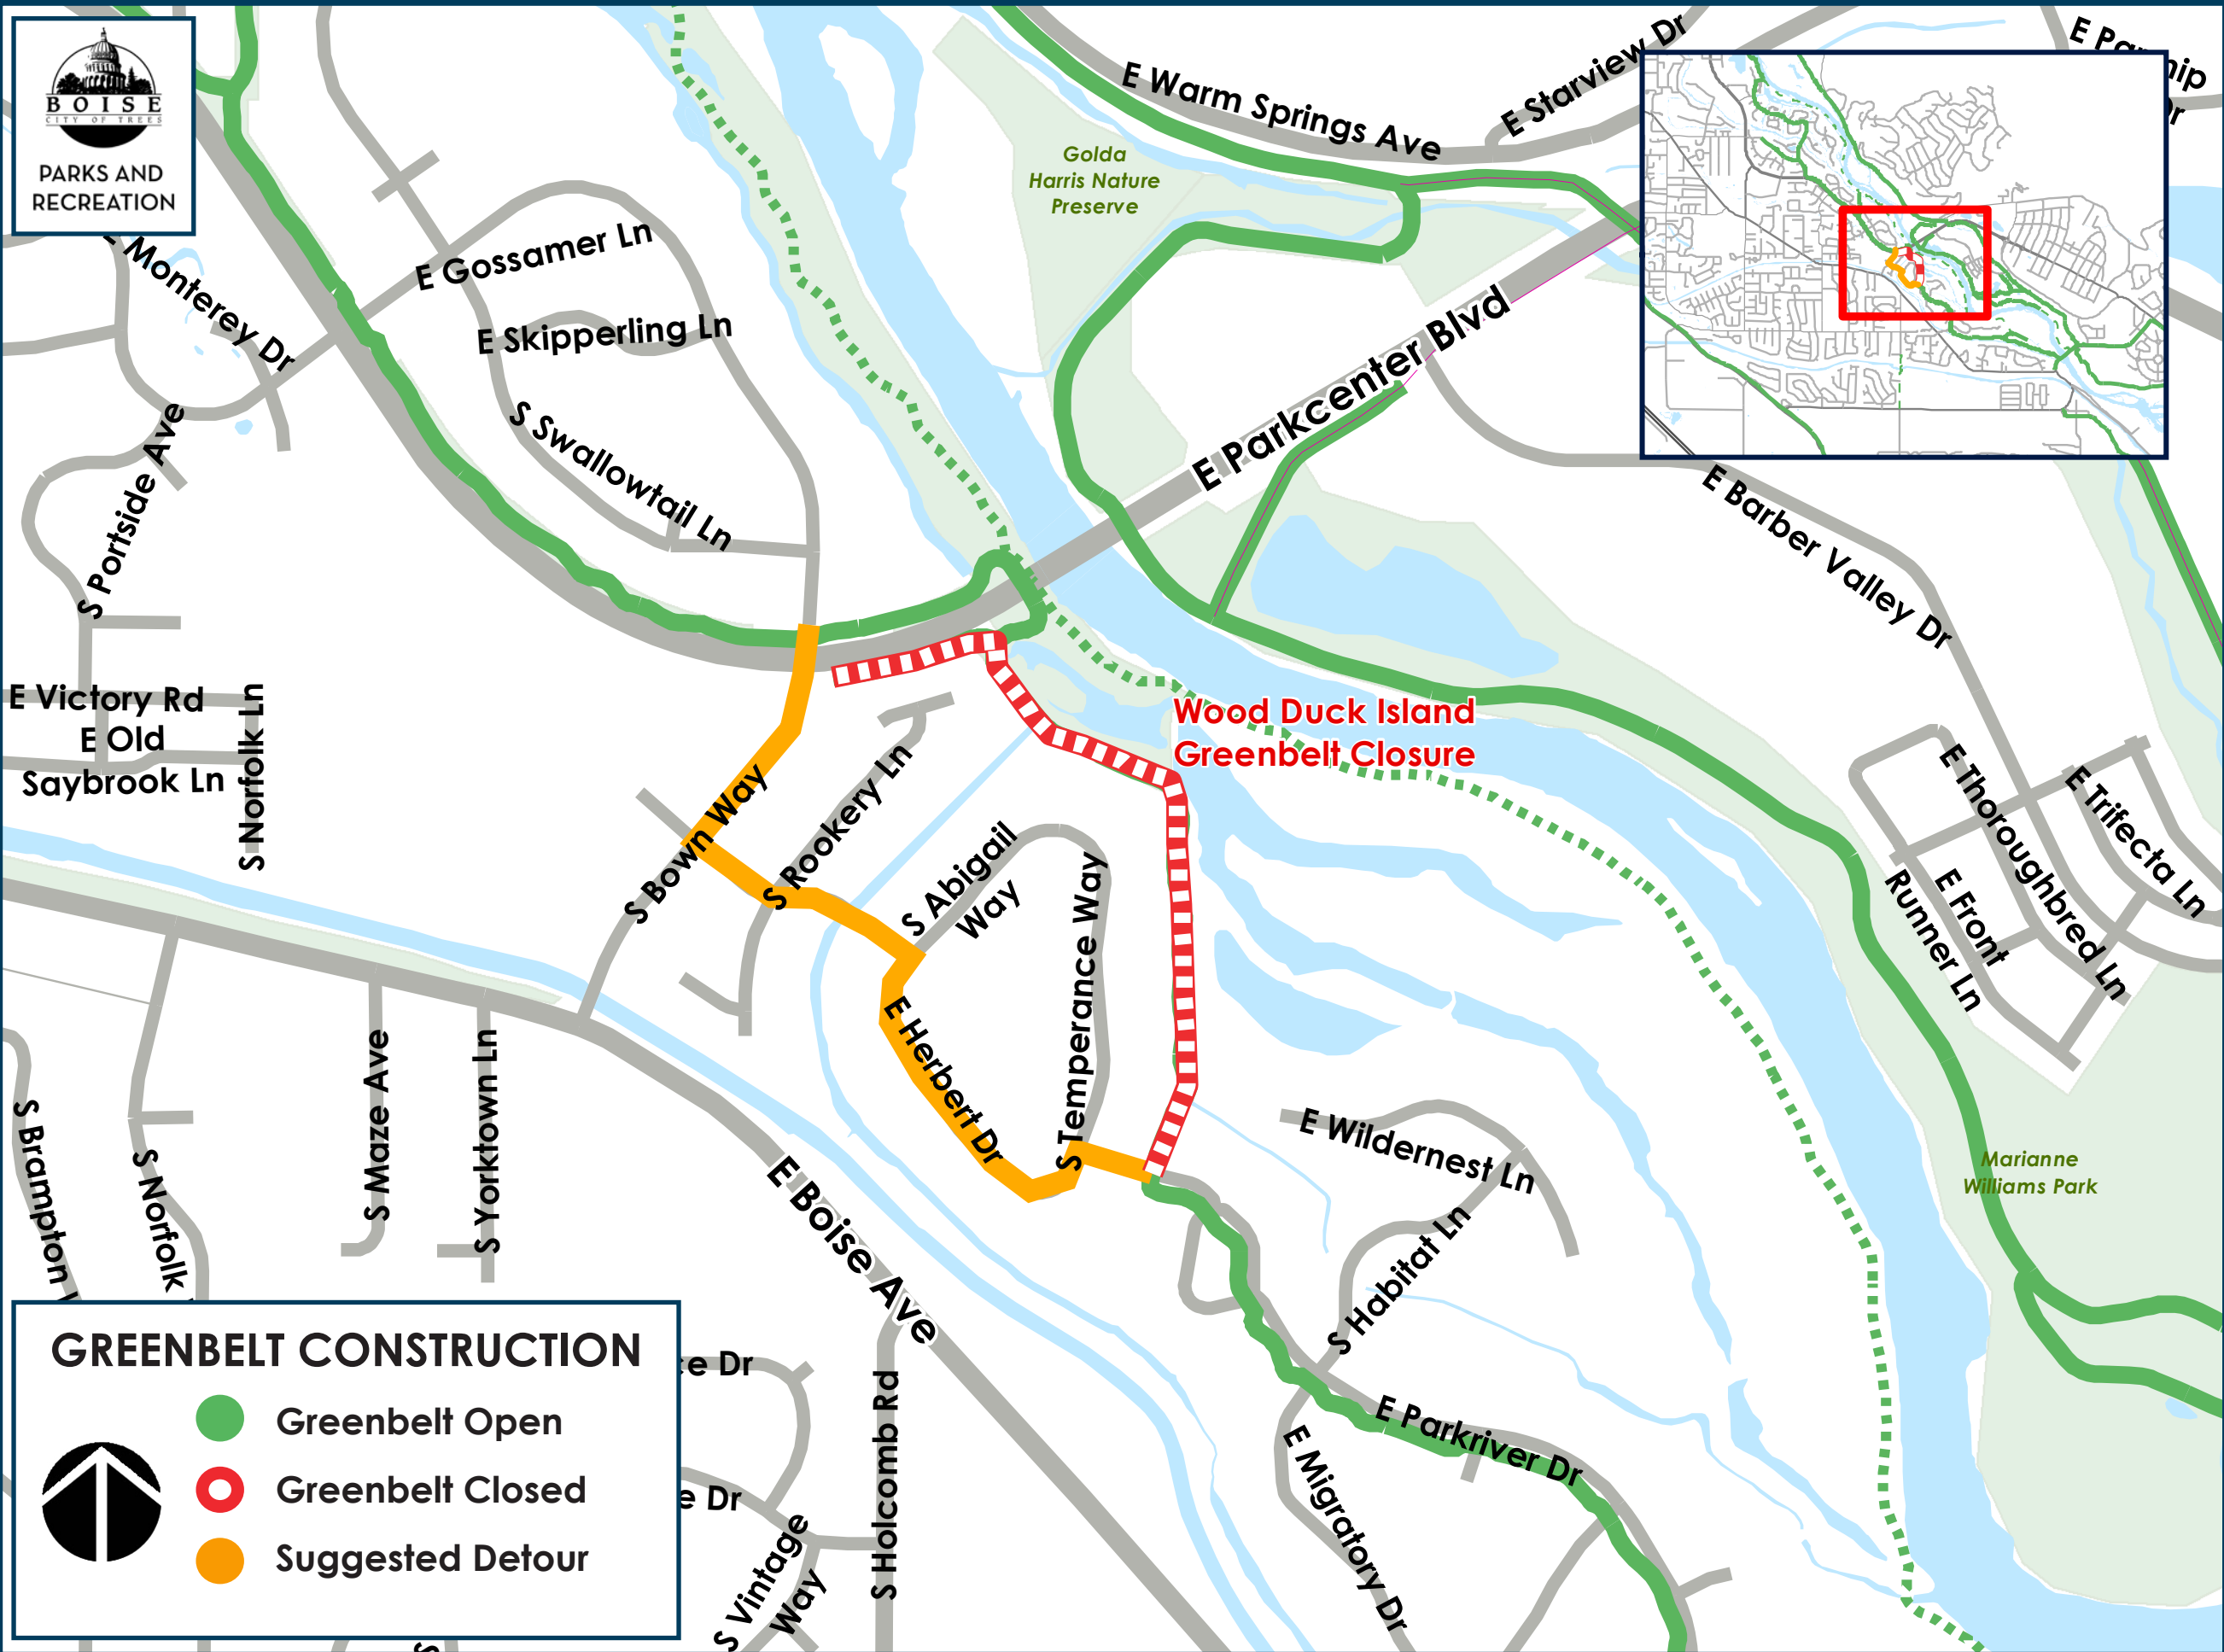

# EAST PARKCENTER AREA GREENBELT CLOSURE - SPRING 2021

**GREENBELT CONSTRUCTION**

-  Greenbelt Open
-  Greenbelt Closed
-  Suggested Detour

**Wood Duck Island  
Greenbelt Closure**

Marianne Williams Park

Golda Harris Nature Preserve