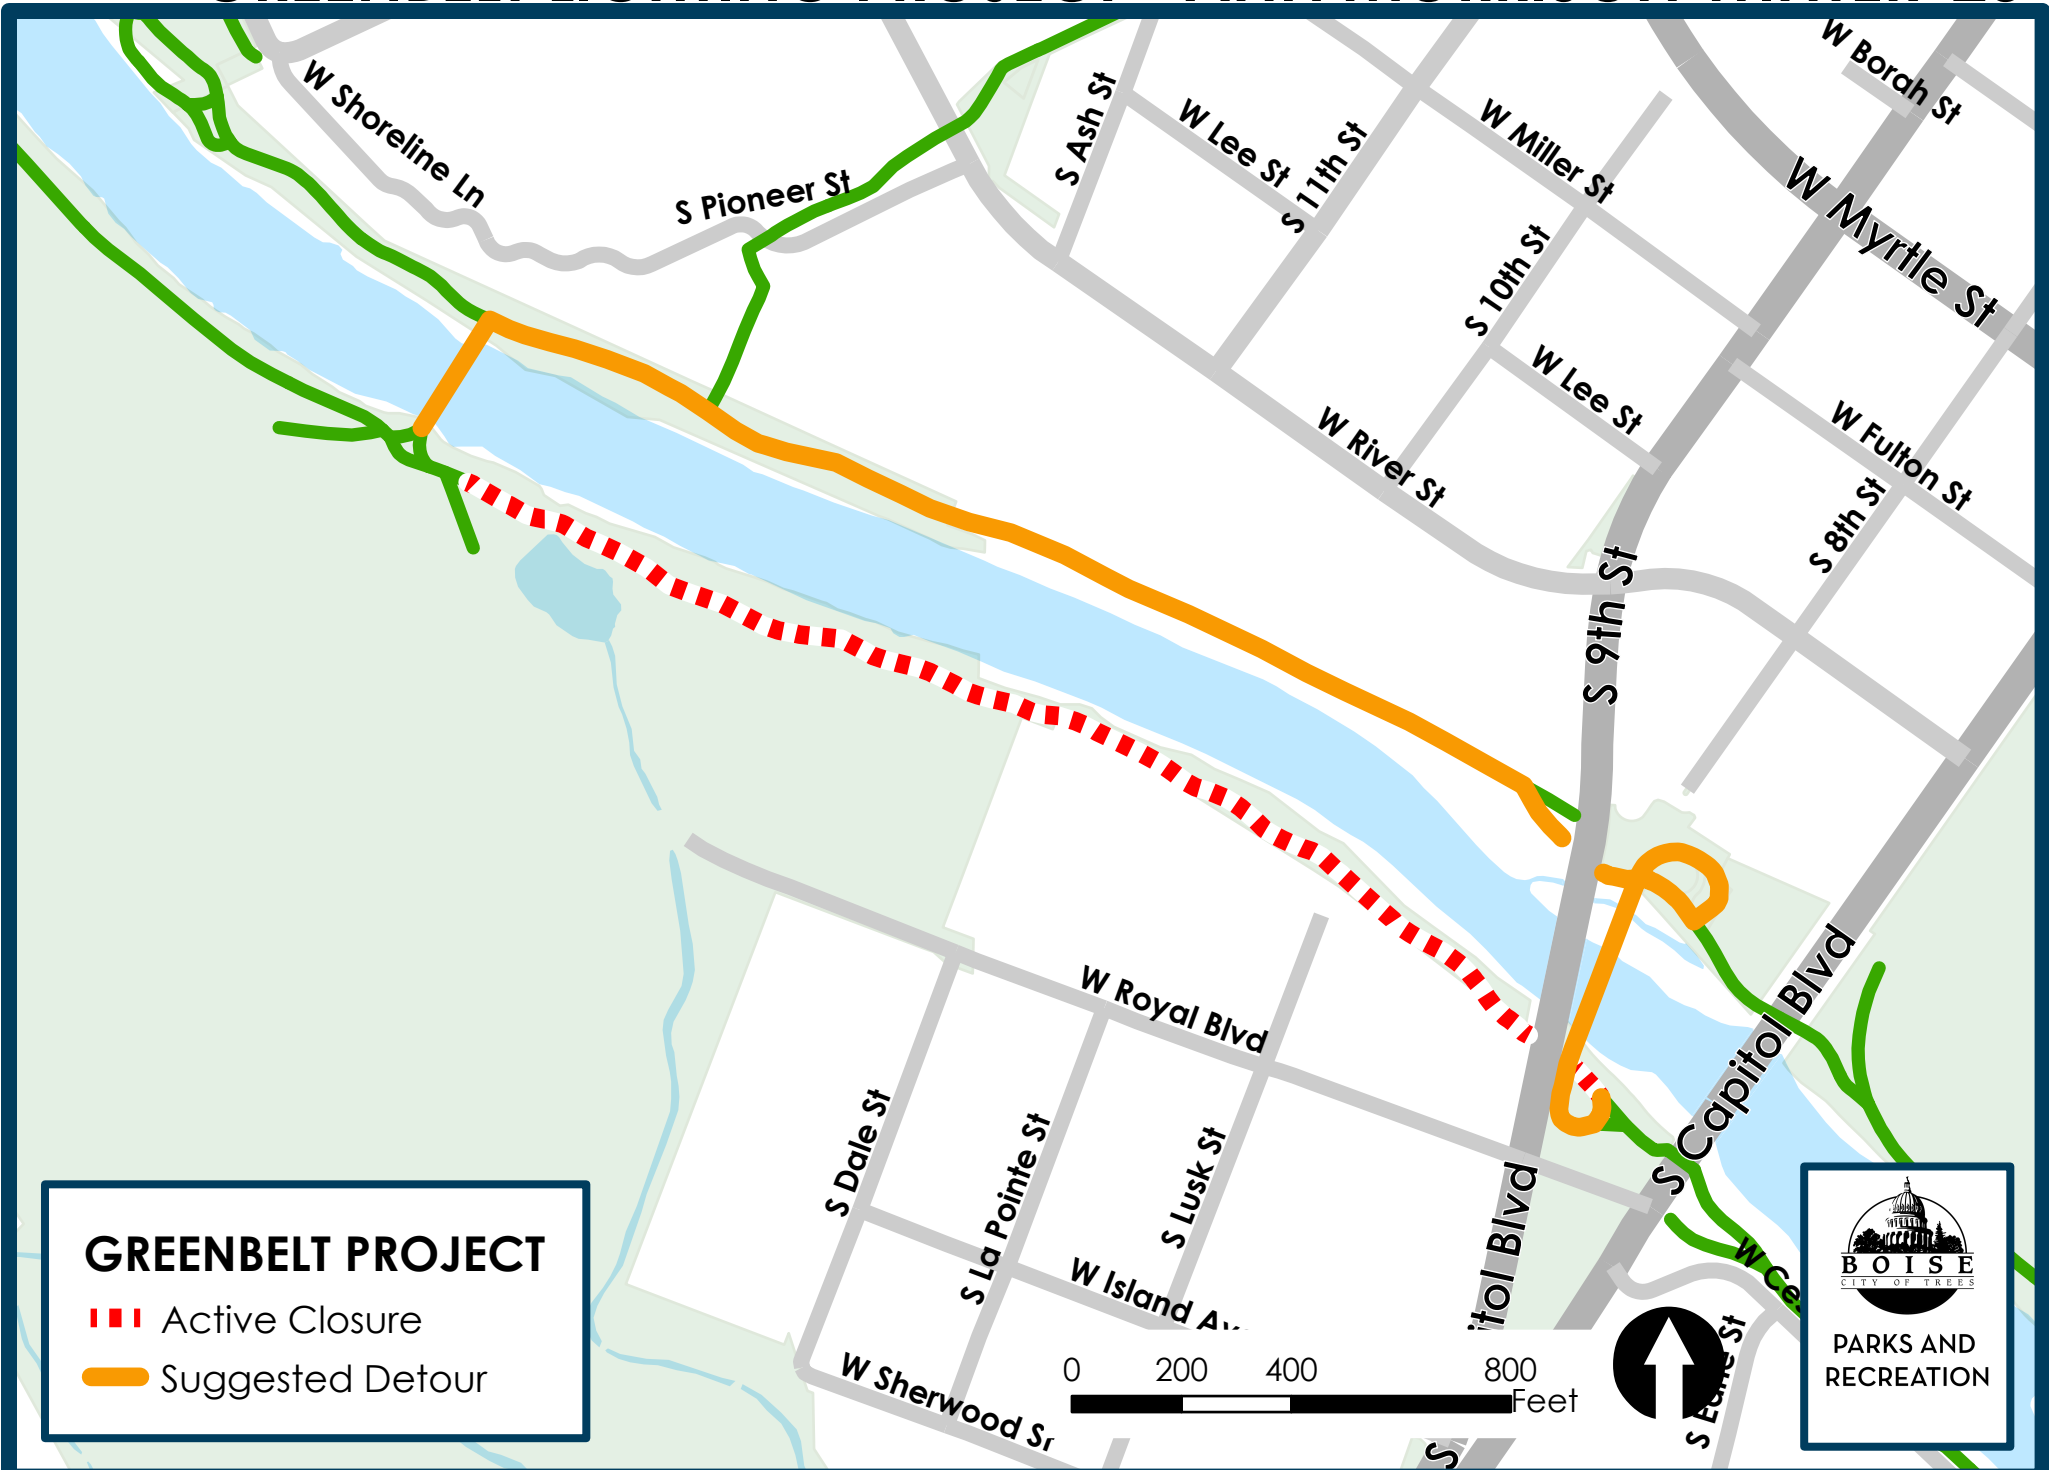

GREENBELT LIGHTING PROJECT - ANN MORRISON WINTER '23

GREENBELT PROJECT

- Active Closure
- Suggested Detour

BOISE
CITY OF TREES

PARKS AND RECREATION