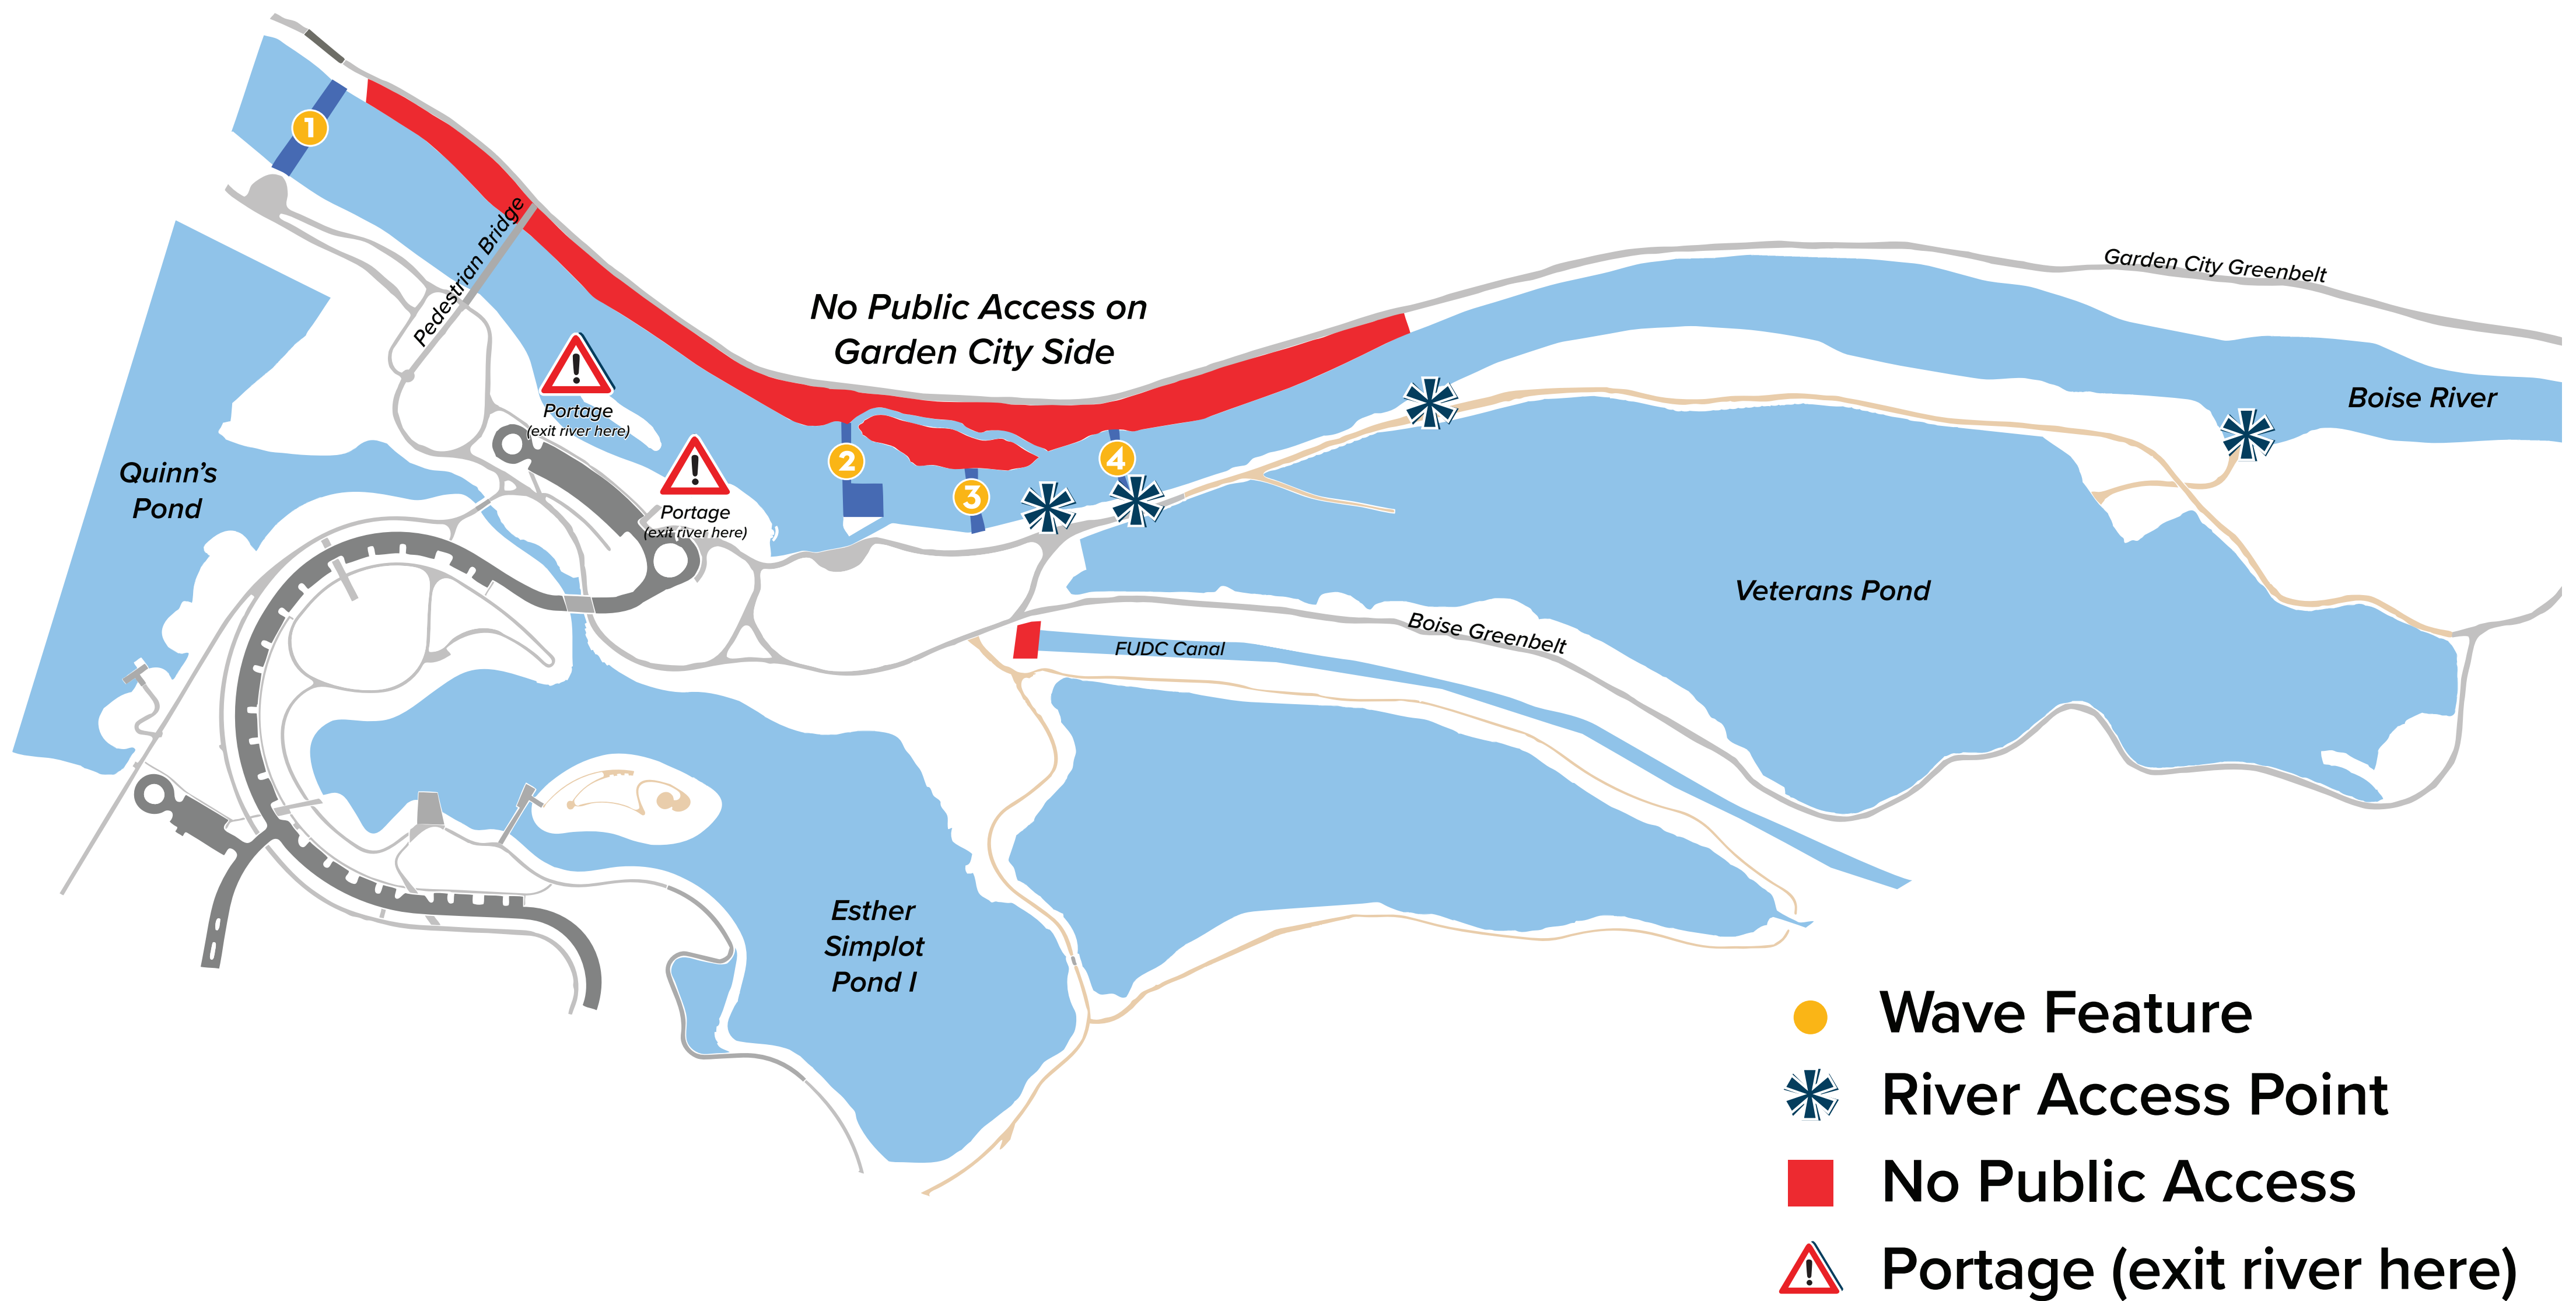

J.A. and Kathryn Albertson Family Foundation Boise Whitewater Park

PARKS AND
RECREATION