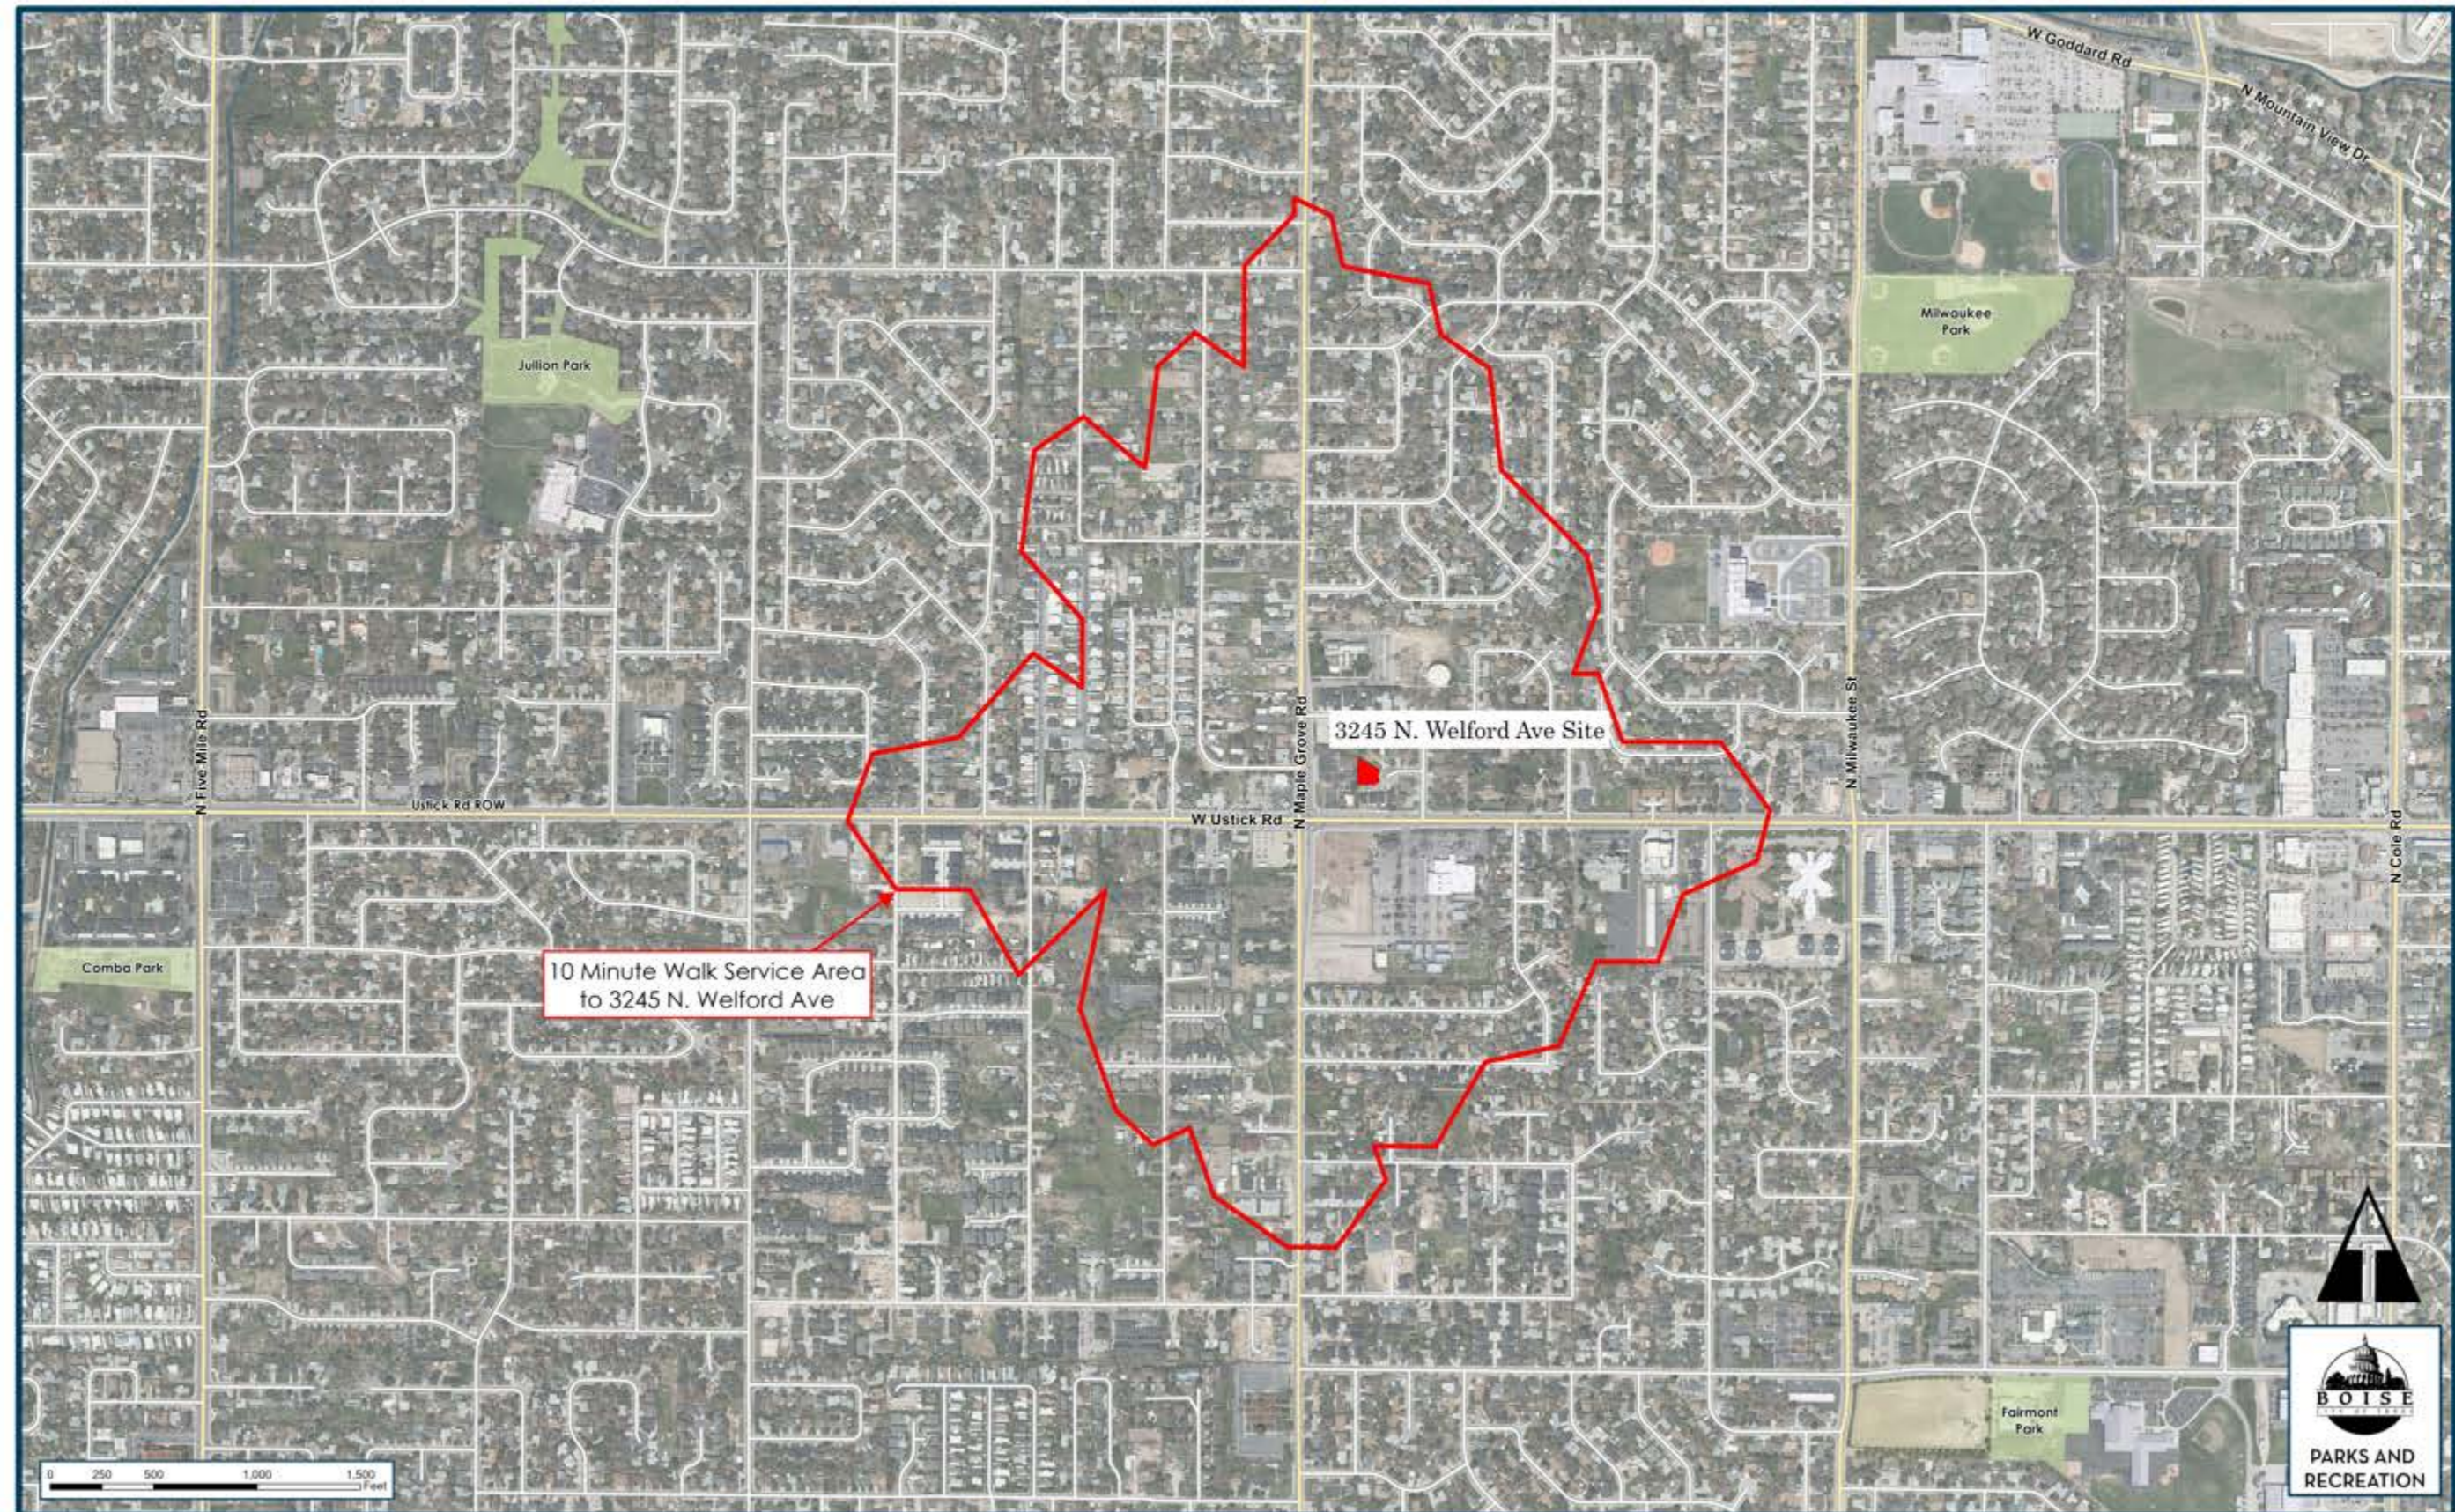

3245 N. Welford Avenue Park Site

10 Minute Walk Service Area
to 3245 N. Welford Ave

3245 N. Welford Ave Site

0 250 500 1,000 1,500 Feet