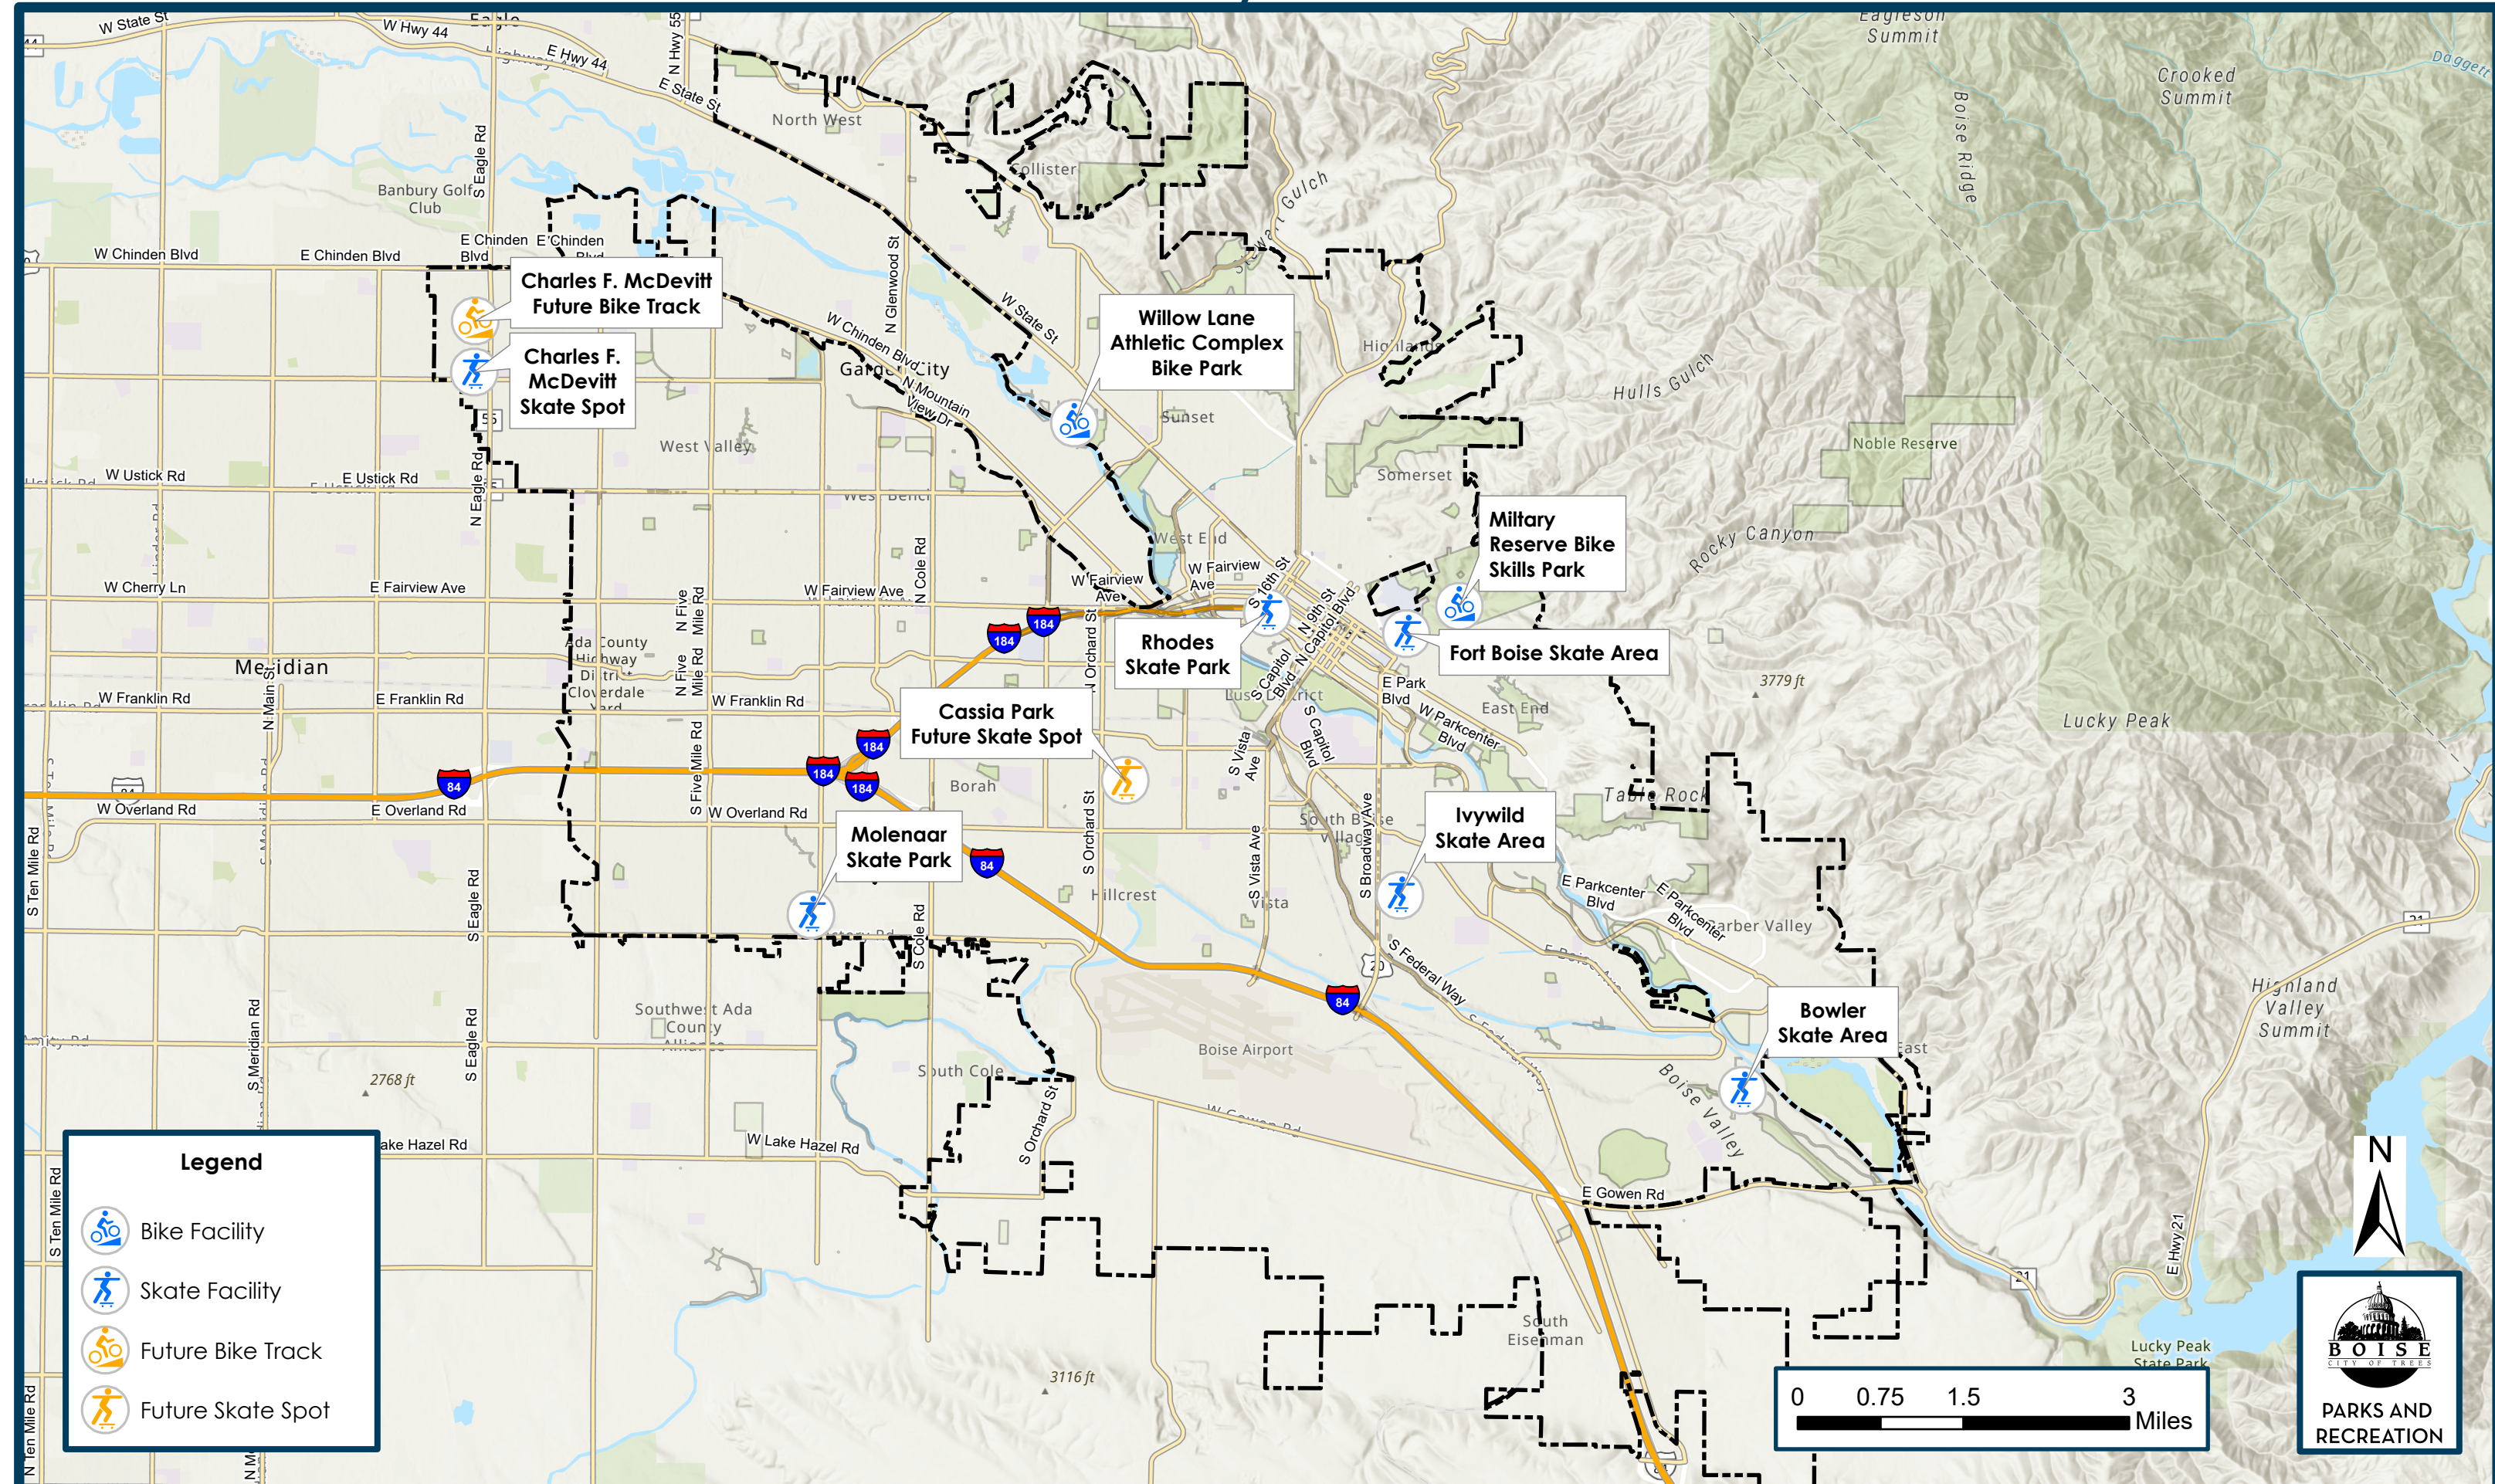

# City of Boise Skate and Bike Parks

**Legend**

-  Bike Facility
-  Skate Facility
-  Future Bike Track
-  Future Skate Spot