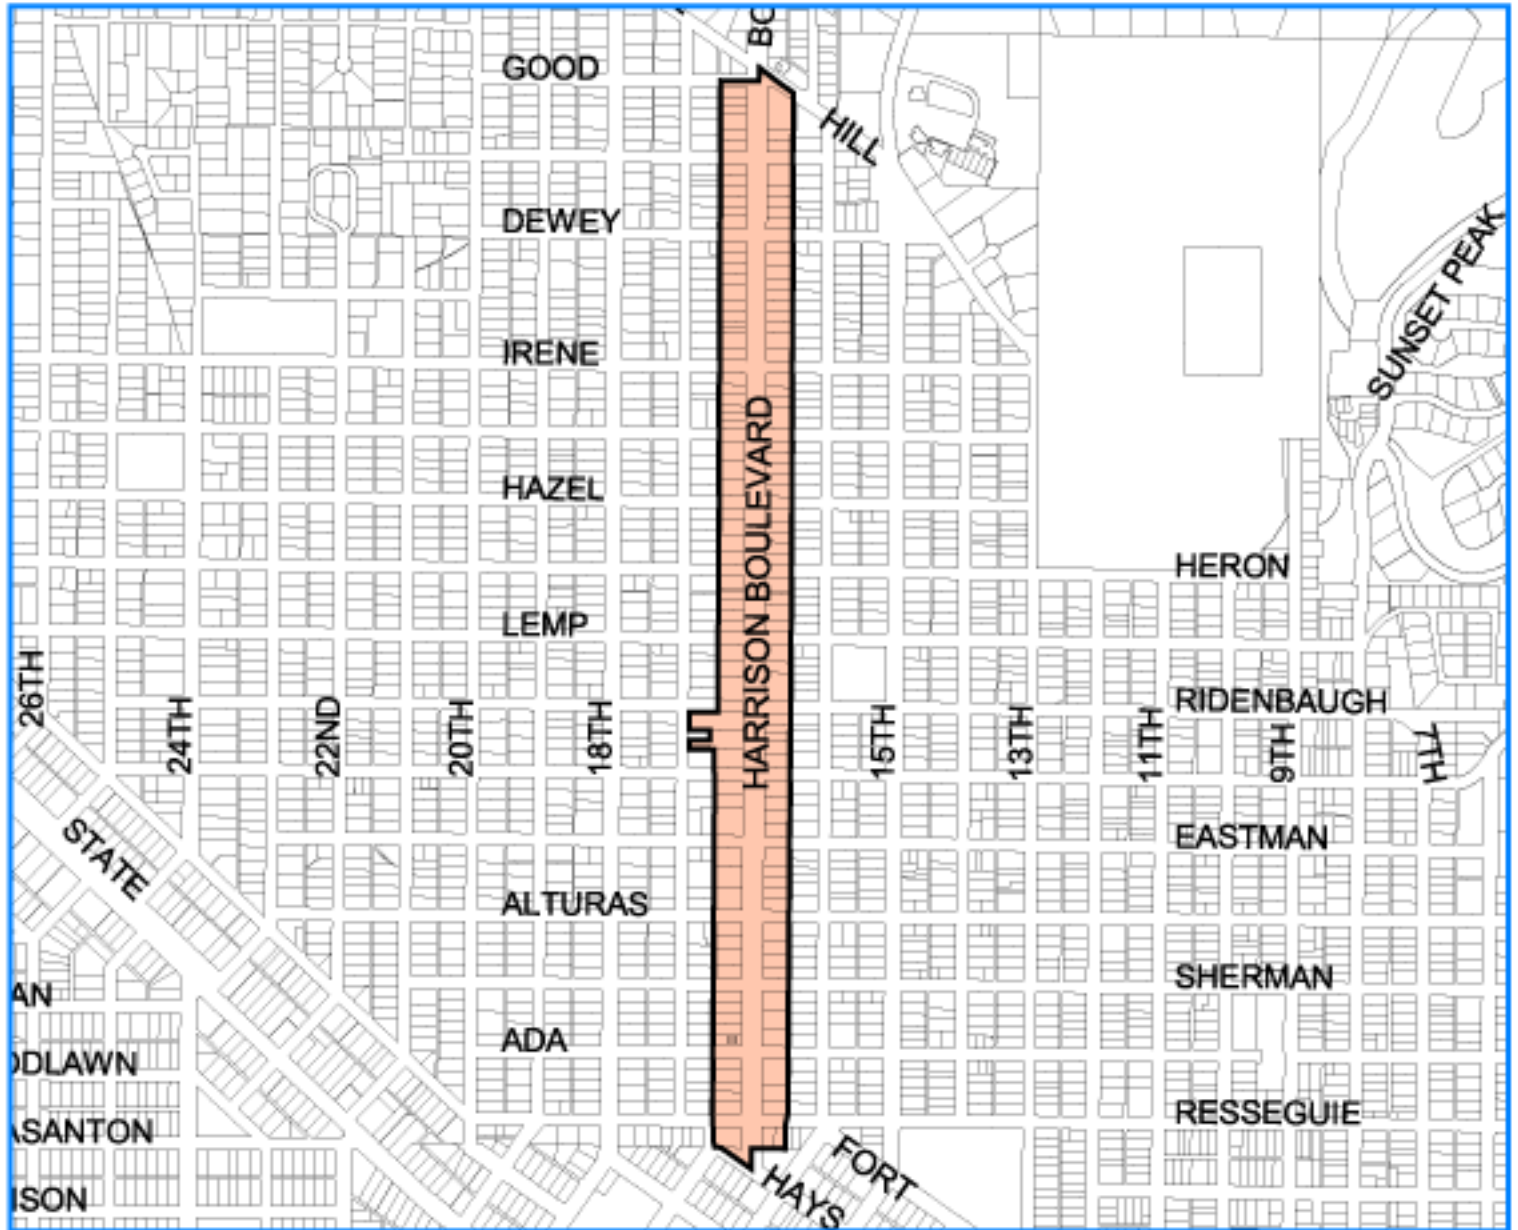

Harrison Boulevard Historic District

Legend

- Parcels
- Harrison Boulevard Historic District

A compass rose showing cardinal directions: North (N), South (S), East (E), and West (W).

Created by the Comprehensive Planning Division
Boise Planning and Development Services Department
September 7, 2004