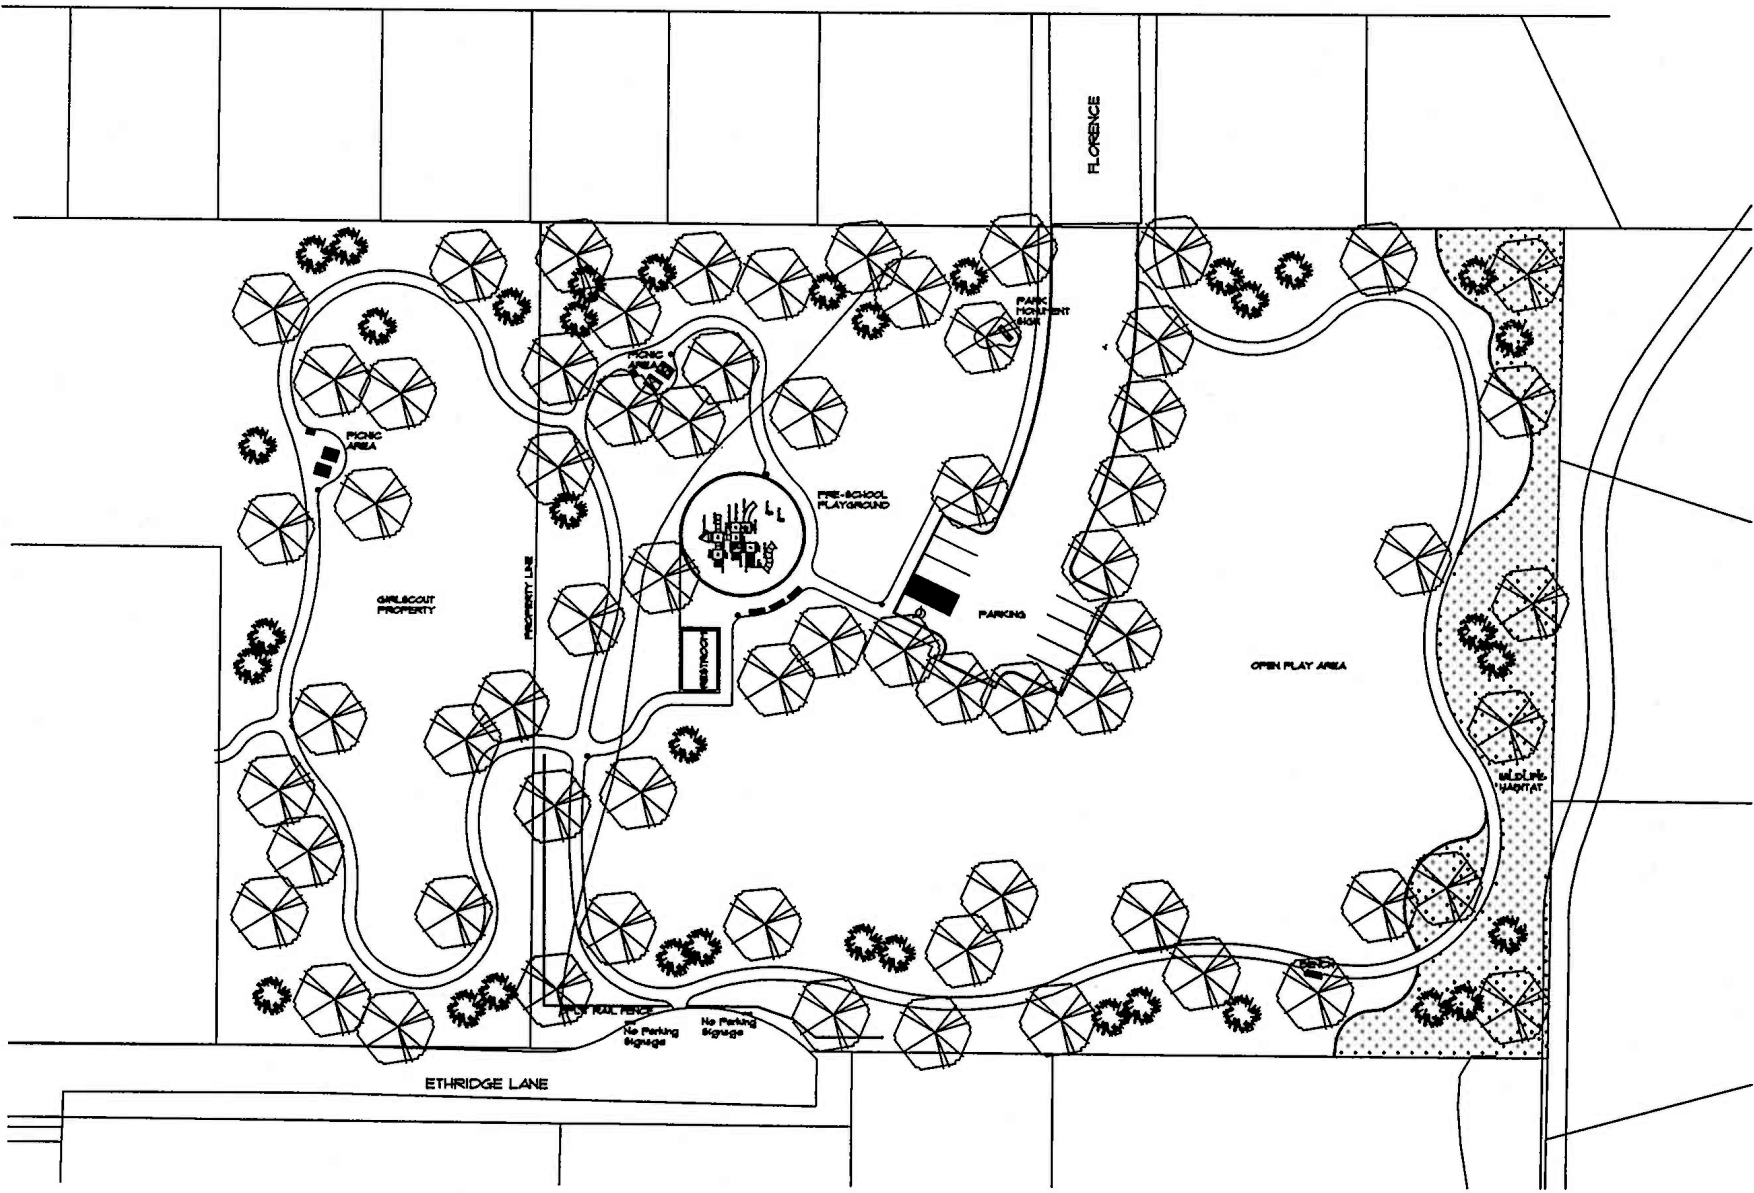

CUENS STREET

FLORENCE

1 Florence Neighborhood Park

Master Plan

Approved by the Boise Parks & Recreation Board of Commissioners in July 1999