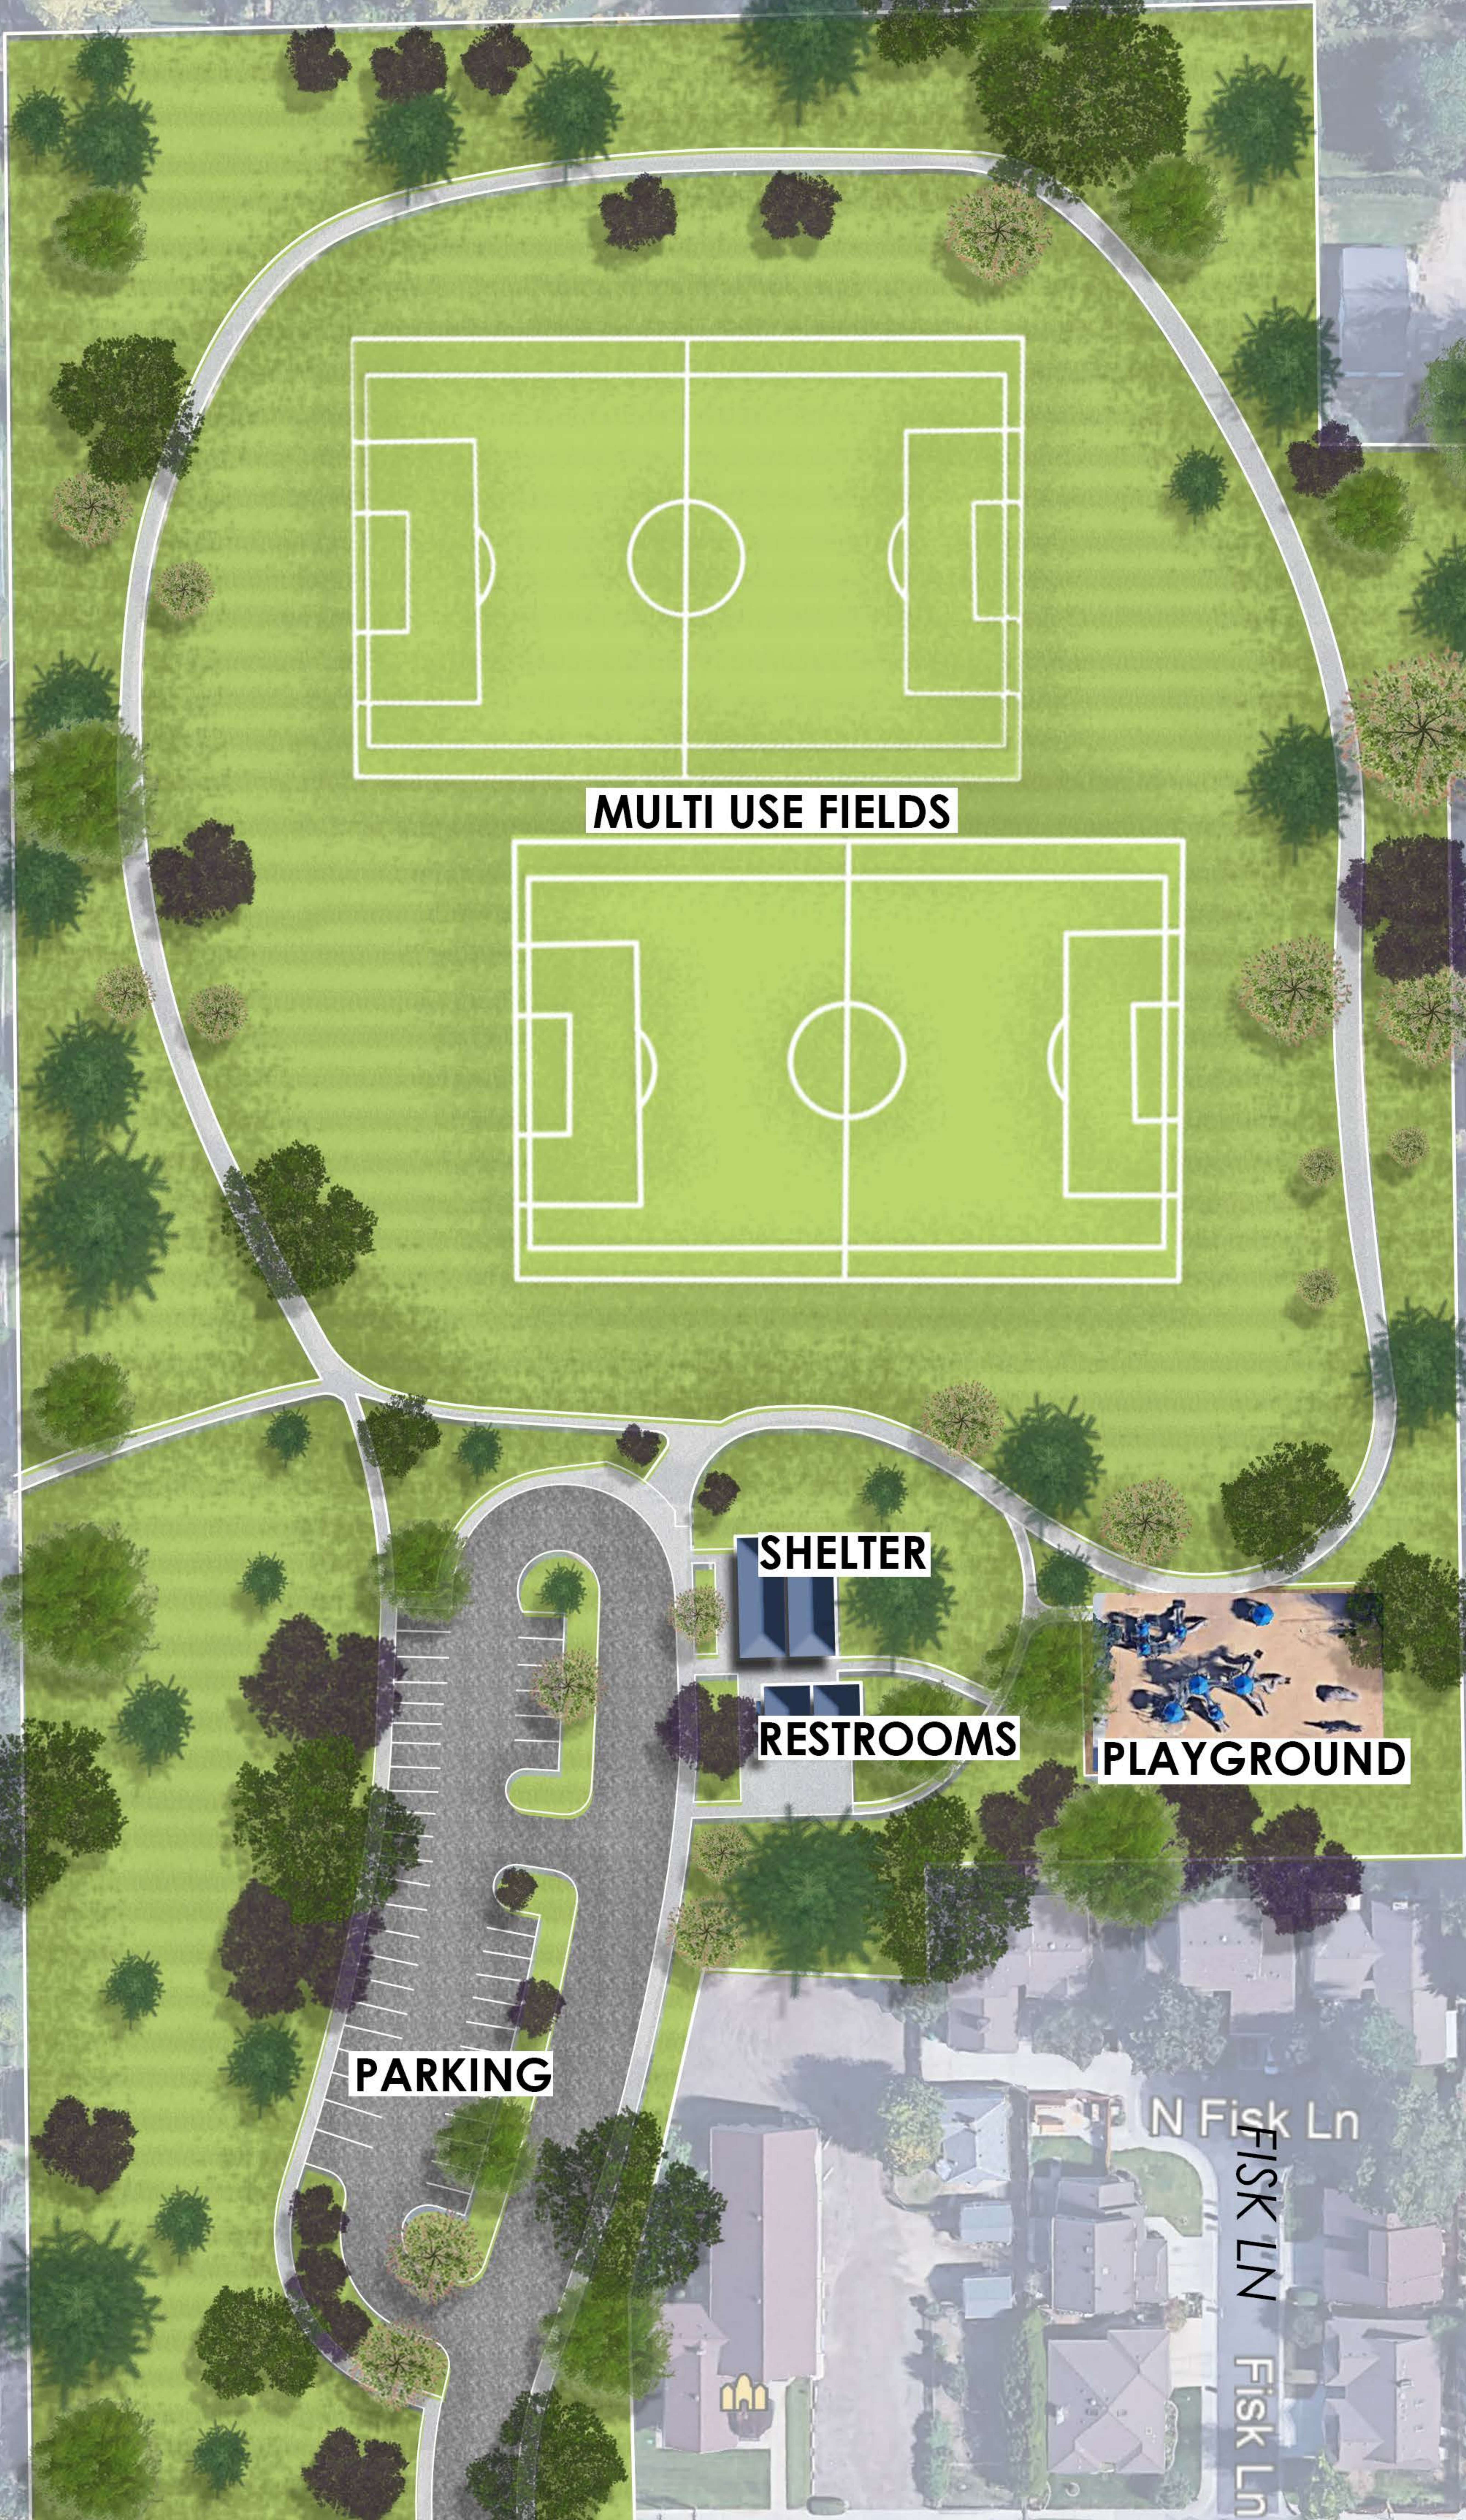

WINSTEAD CT

MULTI USE FIELDS

TENNIS COURTS

SHELTER

RESTROOMS

PLAYGROUND

PARKING

BRUINS CIR

N Fisk Ln

FISK LN

FISK LN

NORTHVIEW ST

WINSTEAD PARK 11 ACRES
MASTER PLAN APPROVED BY BOISE PARKS COMMISSION

PARKS AND RECREATION

Bruins Cir

W N