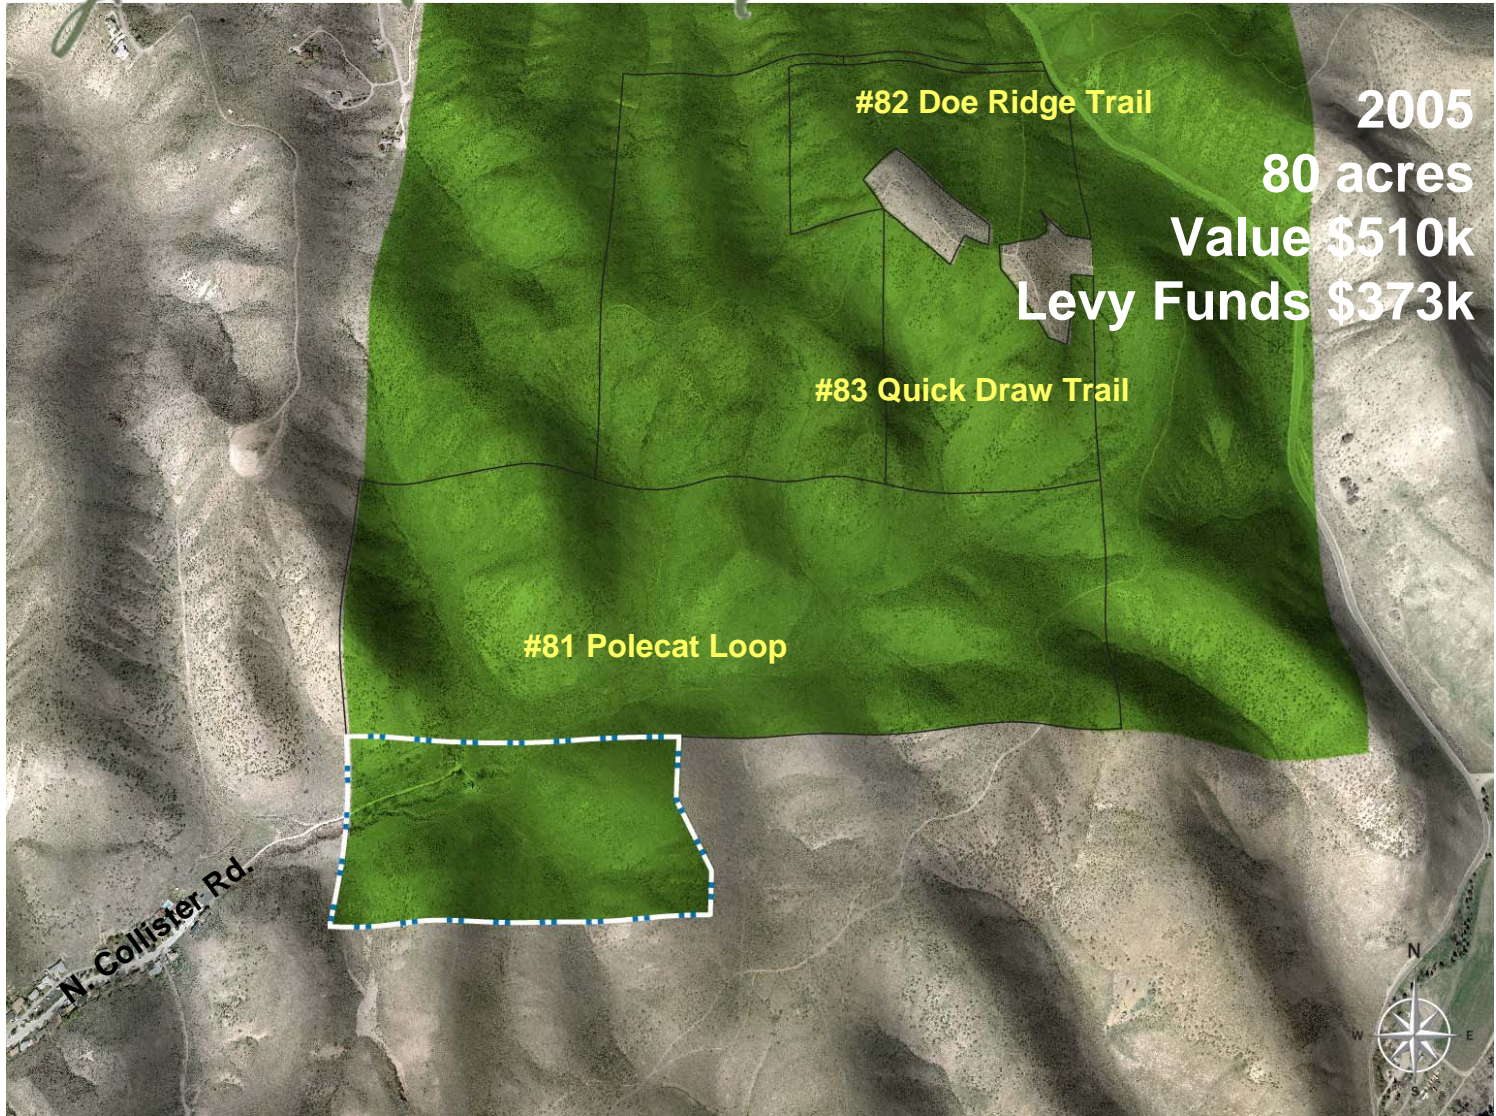

Dry Creek / West Foothills

Pole Cat Gulch Reserve - Donnelly

Dry Creek / West Foothills

- **Donnelly**
- **Conservation values – rare plants**
- **Market value \$510k**
- **Levy funds \$373k**
- **80 acres**
- **2005**