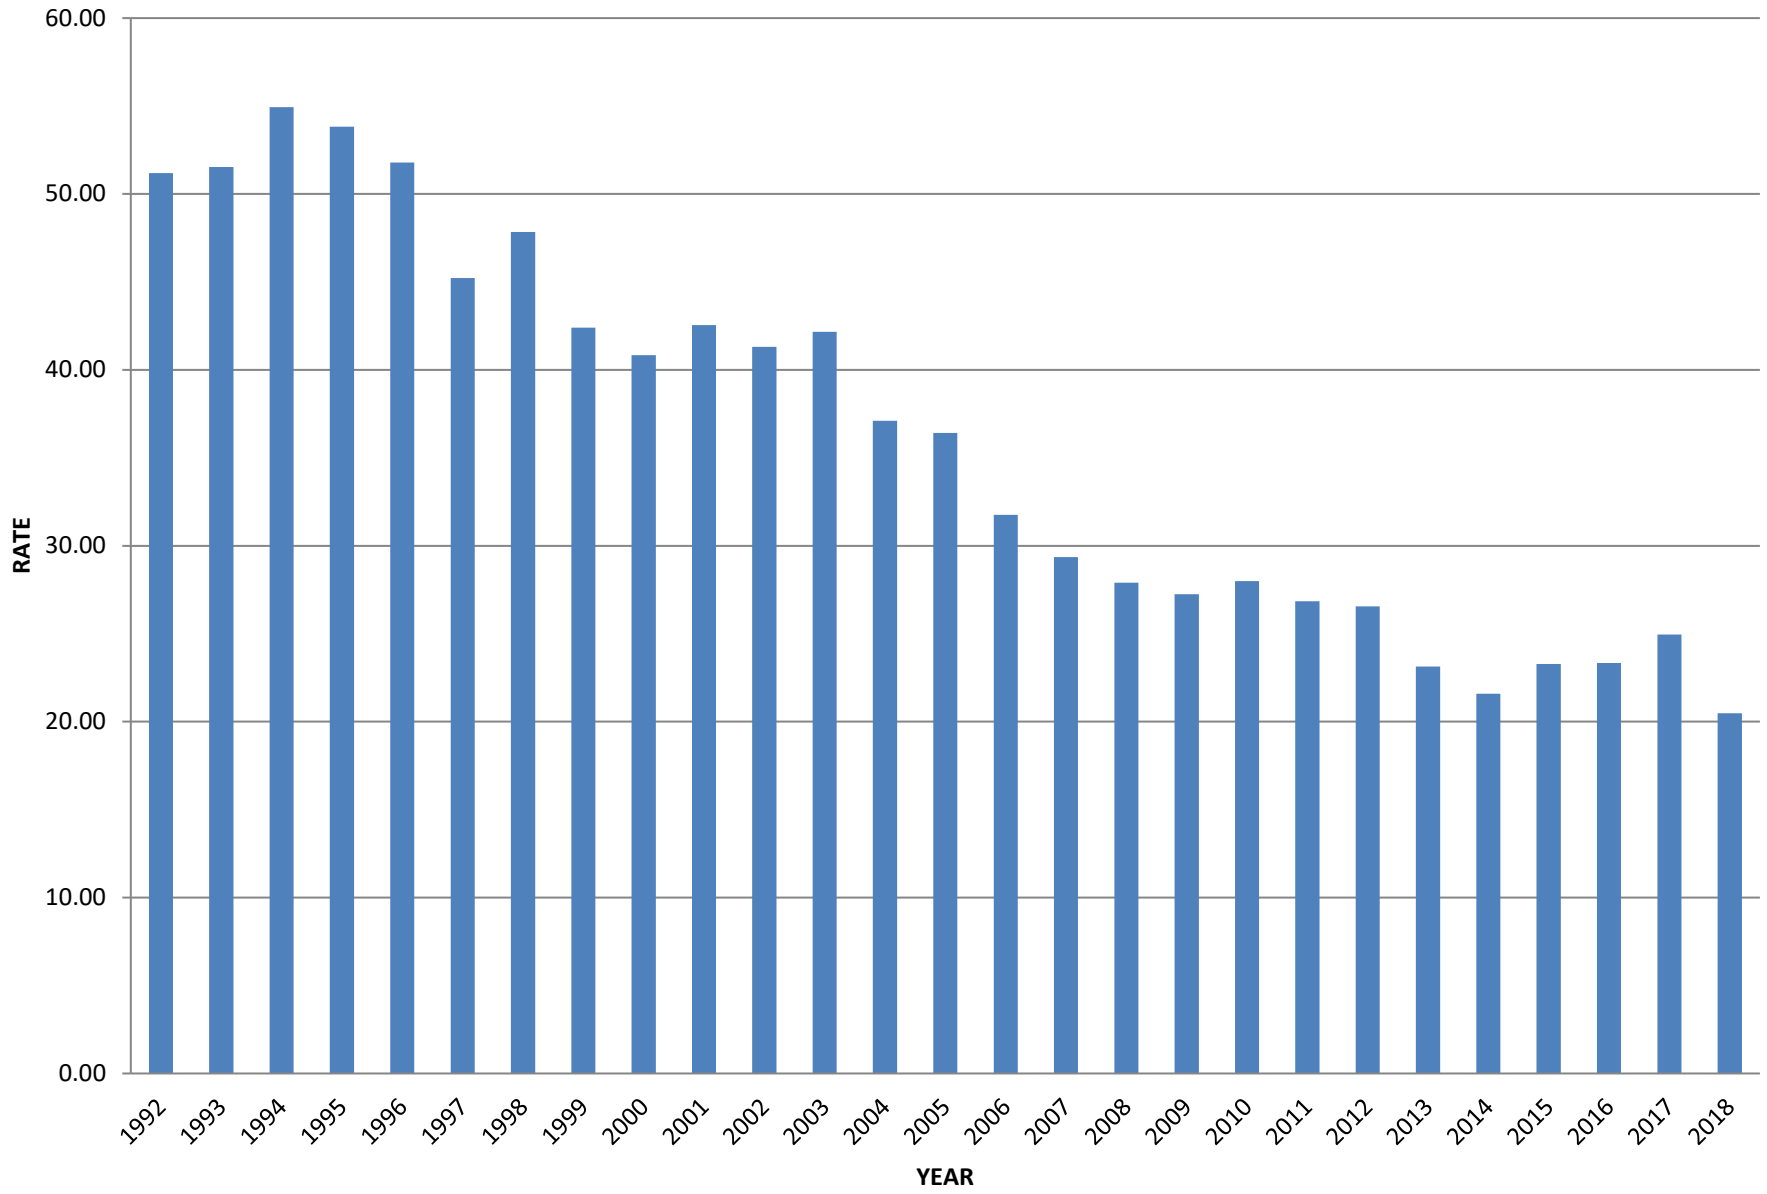

Property Crime Rate Per 1,000 Citizens