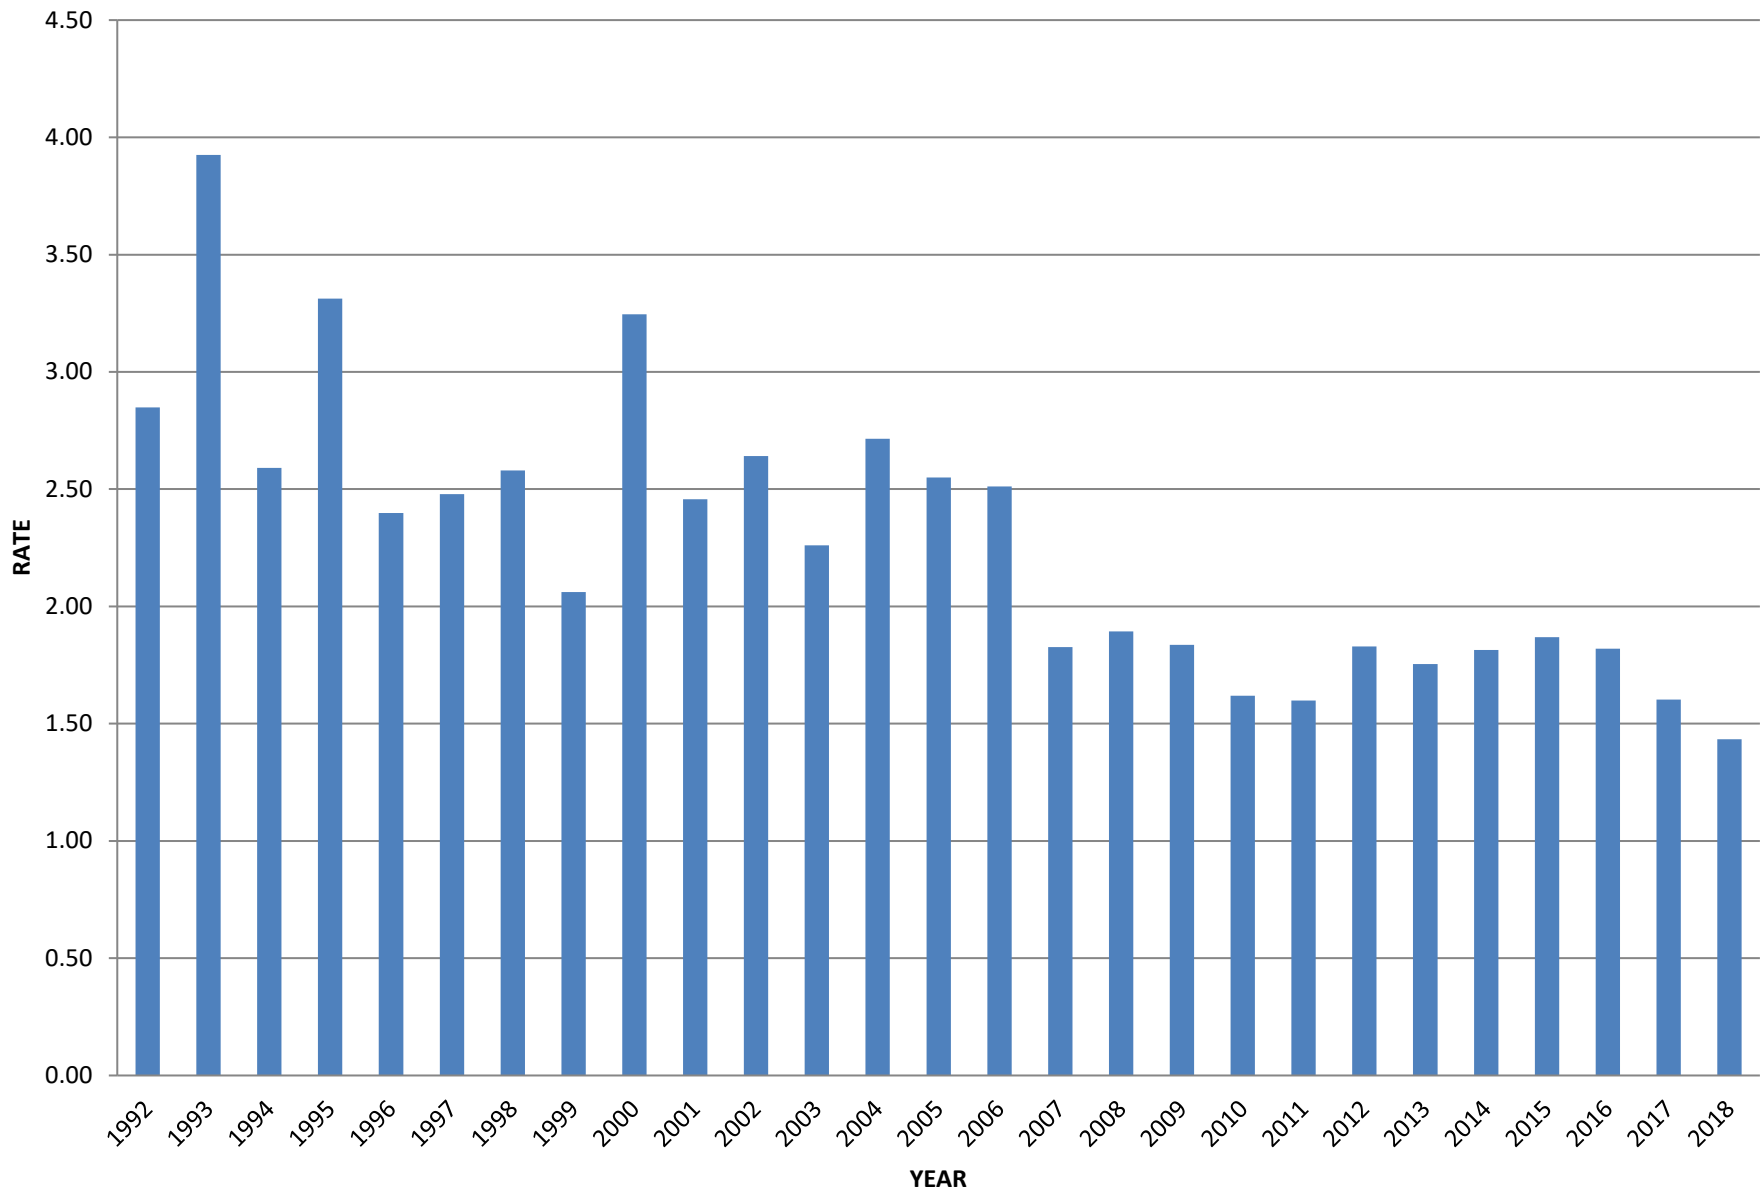

Aggravated Assault Rate Per 1,000 Citizens