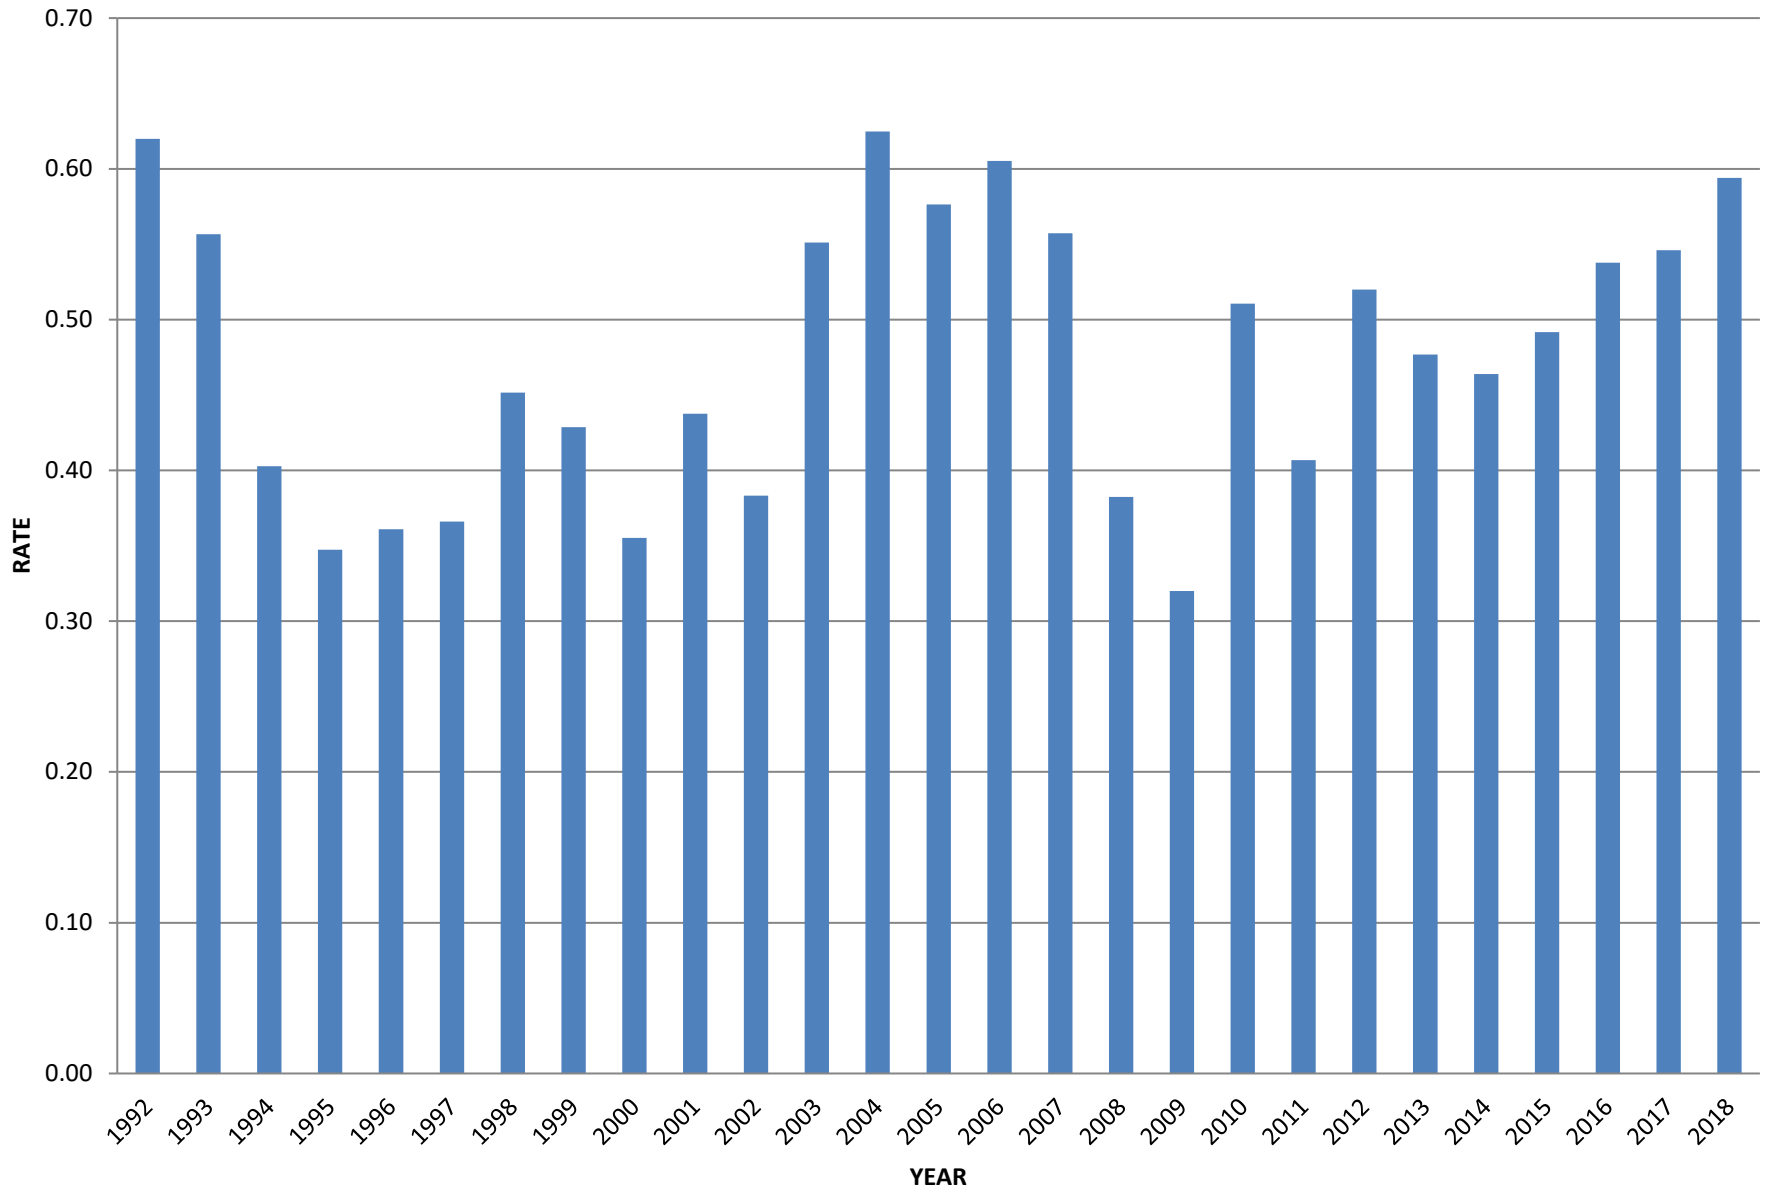

Rape Rate Per 1,000 Citizens