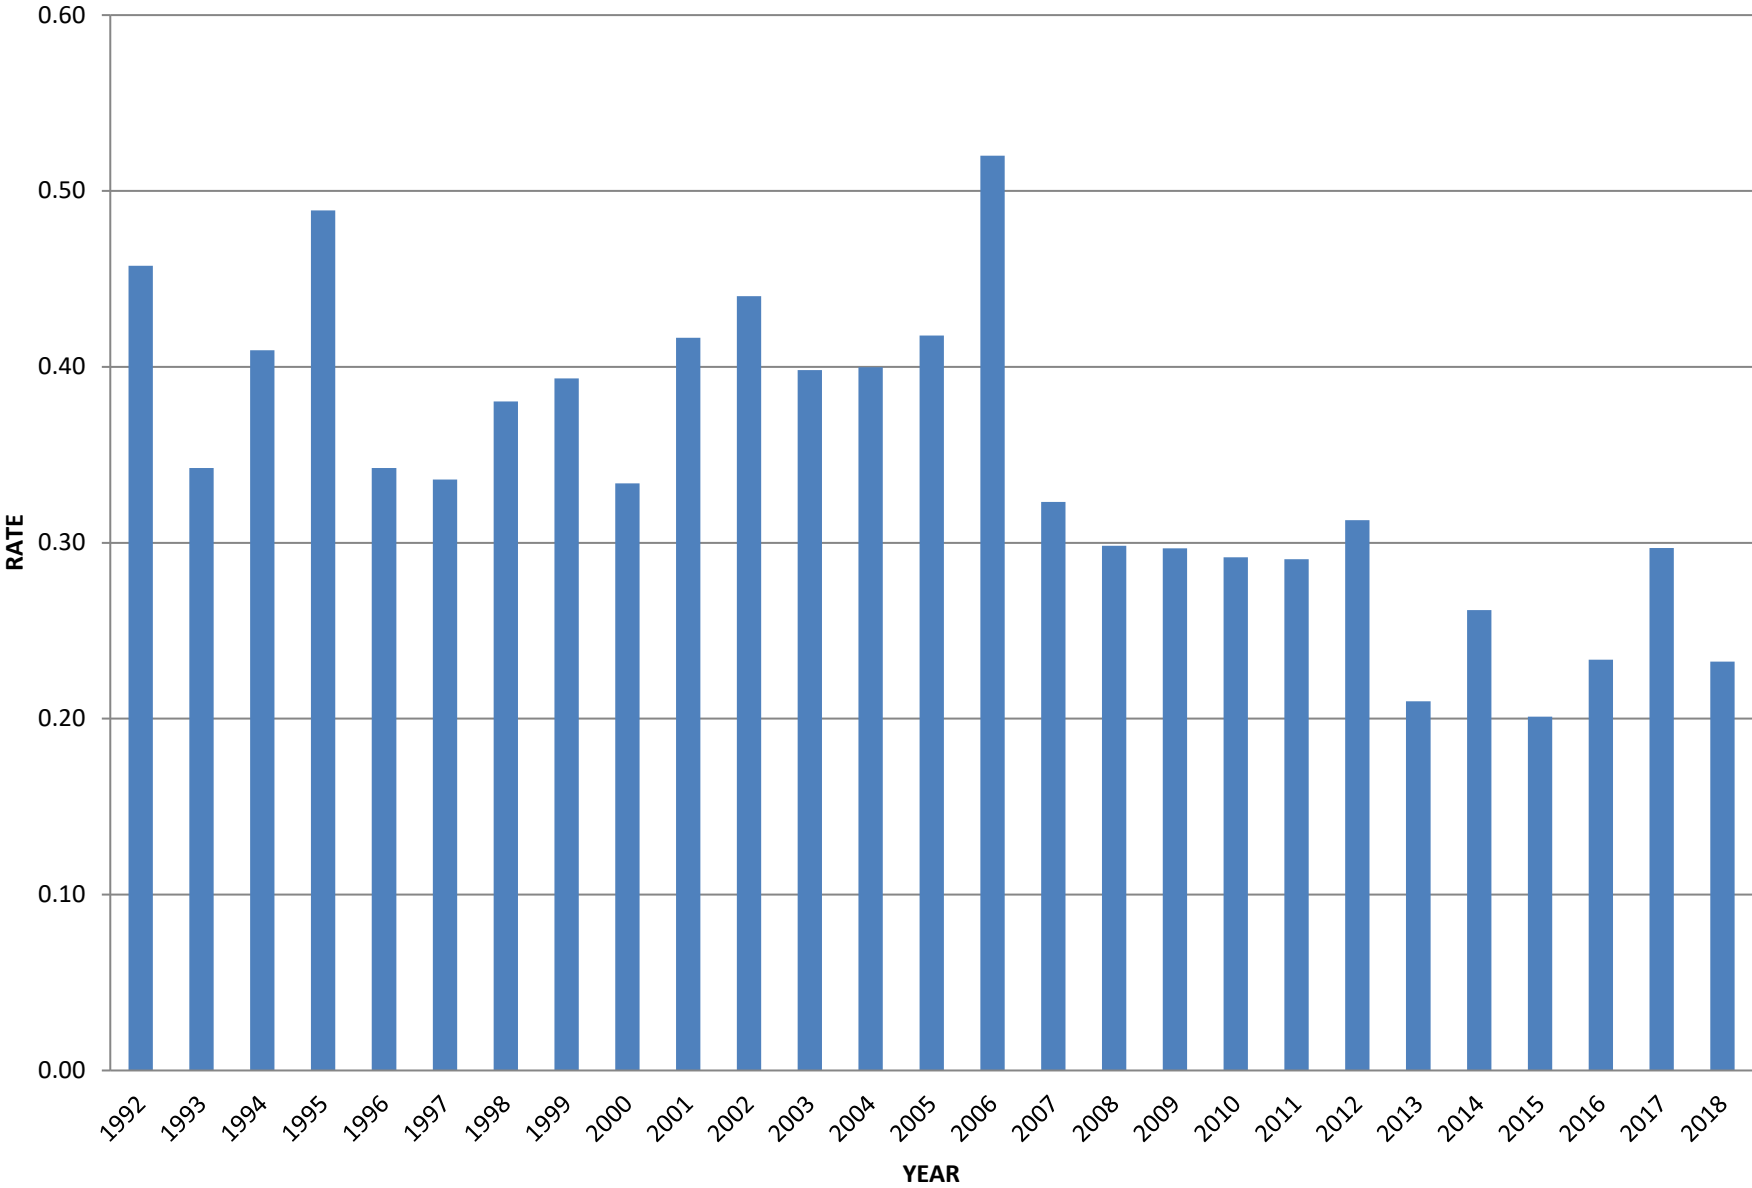

Robbery Rate Per 1,000 Citizens