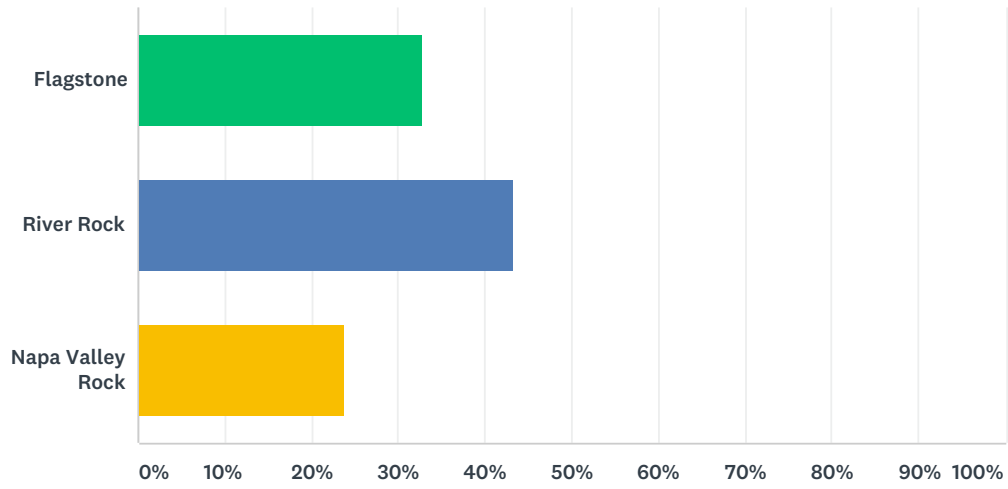

ANSWER CHOICES	RESPONSES
 <small>BARNWOOD</small>	33.33% 9
 <small>STUCCO</small>	40.74% 11
 <small>AGGREGATE</small>	11.11% 3
 <small>SPLIT FACE BLOCK</small>	14.81% 4
TOTAL	27

Q5 Which roof material do you prefer?

Answered: 132 Skipped: 55

ANSWER CHOICES	RESPONSES
 CEDAR SHAKE	46.97% 62
 RIBBED METAL	53.03% 70
TOTAL	132

Q6 Which wall texture do you prefer?

Answered: 127 Skipped: 60

ANSWER CHOICES	RESPONSES
 BOARD & BAT	50.39% 64
 HORIZONTAL LAP SIDING	49.61% 63
TOTAL	127

Q7 Which rock facade do you prefer?

Answered: 134 Skipped: 53

ANSWER CHOICES	RESPONSES
 <small>FLAGSTONE</small>	32.84% 44
 <small>RIVER ROCK</small>	43.28% 58
 <small>NAPA VALLEY ROCK</small>	23.88% 32
TOTAL	134