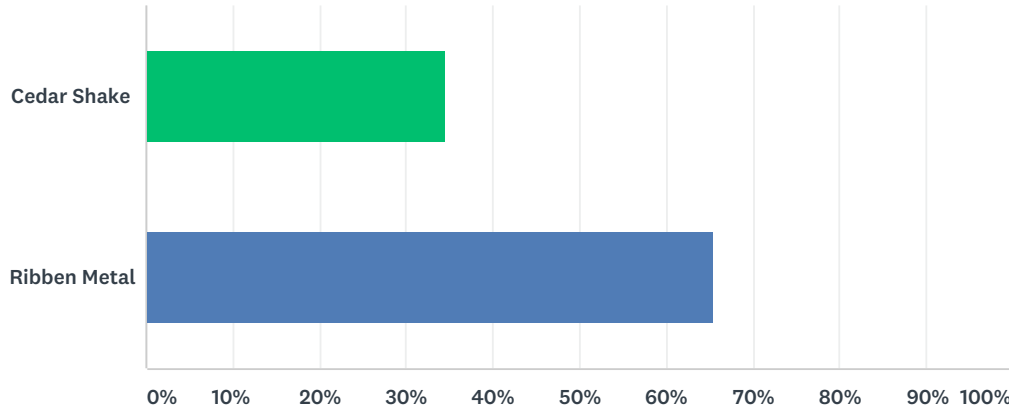

Q1 Which restroom do you prefer?

Answered: 187 Skipped: 0

ANSWER CHOICES	RESPONSES
	14.97% 28
	85.03% 159
TOTAL	187

Q2 Which color combination do you prefer?

Answered: 187 Skipped: 0

ANSWER CHOICES	RESPONSES
	66.31% 124
	33.69% 63
TOTAL	187

Q3 Which roof material do you prefer?

Answered: 26 Skipped: 161

ANSWER CHOICES	RESPONSES
 CEDAR SHAKE	34.62% 9
 RIBBED METAL	65.38% 17
TOTAL	26

Q4 Which wall texture do you prefer?

Answered: 27 Skipped: 160