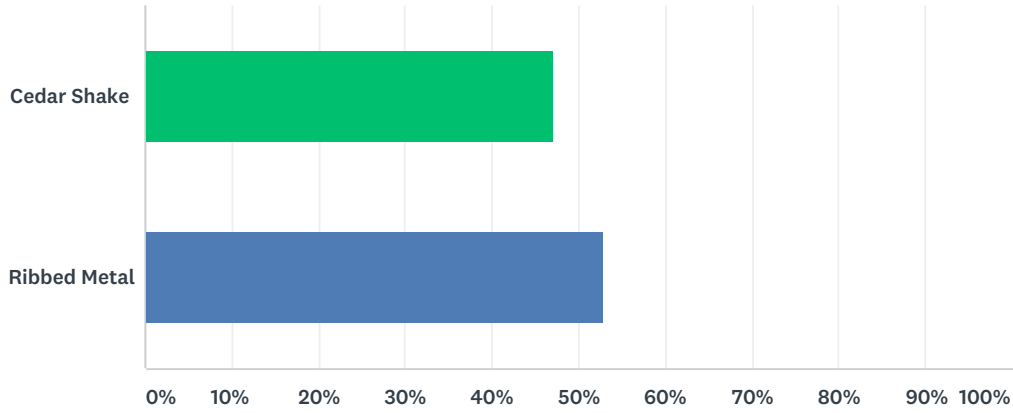

Q5 Which roof material do you prefer?

Answered: 132 Skipped: 55

ANSWER CHOICES	RESPONSES
 CEDAR SHAKE	46.97% 62
 RIBBED METAL	53.03% 70
TOTAL	132