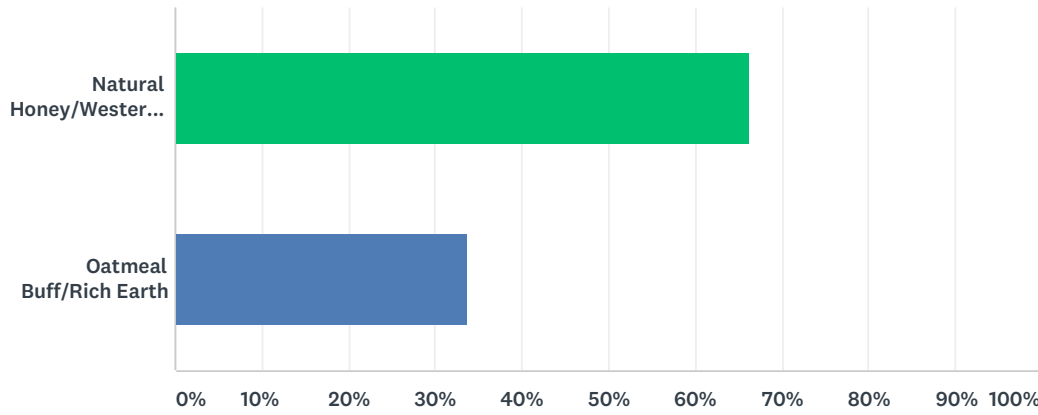

Q1 Which restroom do you prefer?

Answered: 187 Skipped: 0

ANSWER CHOICES	RESPONSES
	14.97% 28
	85.03% 159
TOTAL	187

Q2 Which color combination do you prefer?

Answered: 187 Skipped: 0

ANSWER CHOICES	RESPONSES
	66.31% 124
	33.69% 63
TOTAL	187

Q3 Which roof material do you prefer?

Answered: 26 Skipped: 161

ANSWER CHOICES	RESPONSES
 CEDAR SHAKE	34.62% 9
 RIBBED METAL	65.38% 17
TOTAL	26

Q4 Which wall texture do you prefer?

Answered: 27 Skipped: 160

ANSWER CHOICES	RESPONSES
 <small>BARNWOOD</small>	33.33% 9
 <small>STUCCO</small>	40.74% 11
 <small>AGGREGATE</small>	11.11% 3
 <small>SPLIT FACE BLOCK</small>	14.81% 4
TOTAL	27

Q5 Which roof material do you prefer?