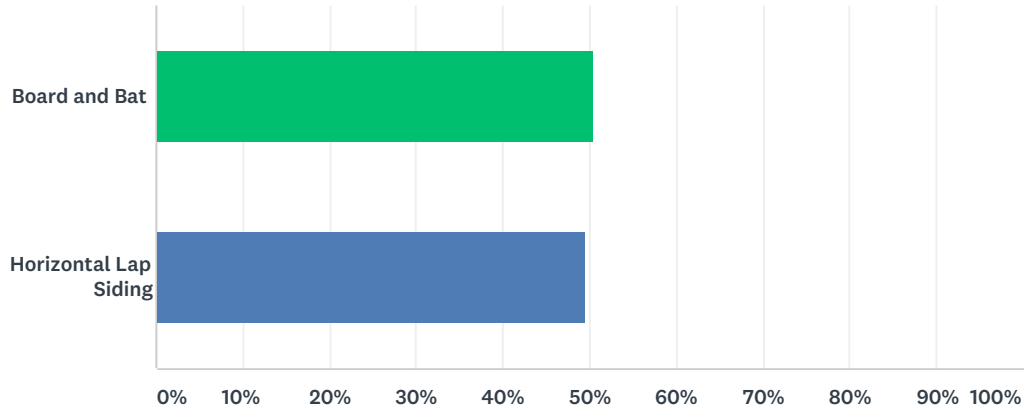

Q3 Which roof material do you prefer?

Answered: 26 Skipped: 161

ANSWER CHOICES	RESPONSES
 CEDAR SHAKE	34.62% 9
 RIBBED METAL	65.38% 17
TOTAL	26

Q4 Which wall texture do you prefer?

Answered: 27 Skipped: 160

ANSWER CHOICES	RESPONSES
 <small>BARNWOOD</small>	33.33% 9
 <small>STUCCO</small>	40.74% 11
 <small>AGGREGATE</small>	11.11% 3
 <small>SPLIT FACE BLOCK</small>	14.81% 4
TOTAL	27

Q5 Which roof material do you prefer?

Answered: 132 Skipped: 55

ANSWER CHOICES	RESPONSES
 CEDAR SHAKE	46.97% 62
 RIBBED METAL	53.03% 70
TOTAL	132

Q6 Which wall texture do you prefer?

Answered: 127 Skipped: 60

ANSWER CHOICES	RESPONSES
 BOARD & BAT	50.39% 64
 HORIZONTAL LAP SIDING	49.61% 63
TOTAL	127