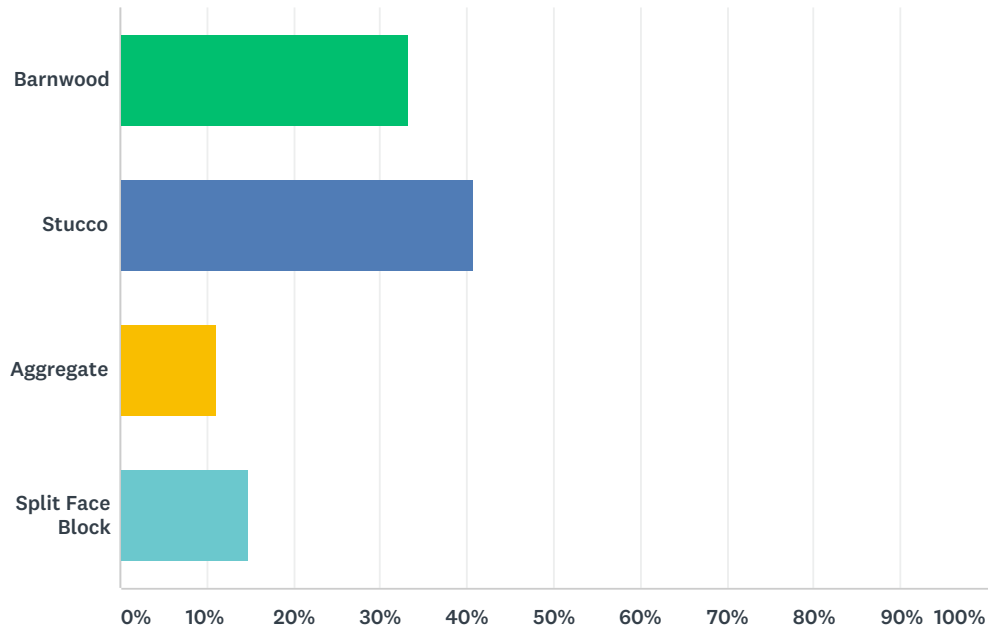

Q1 Which restroom do you prefer?

Answered: 187 Skipped: 0

ANSWER CHOICES	RESPONSES
	14.97% 28
	85.03% 159
TOTAL	187

Q2 Which color combination do you prefer?

Answered: 187 Skipped: 0

ANSWER CHOICES	RESPONSES
	66.31% 124
	33.69% 63
TOTAL	187

Q3 Which roof material do you prefer?

Answered: 26 Skipped: 161

ANSWER CHOICES	RESPONSES
 CEDAR SHAKE	34.62% 9
 RIBBED METAL	65.38% 17
TOTAL	26

Q4 Which wall texture do you prefer?

Answered: 27 Skipped: 160

ANSWER CHOICES	RESPONSES
 <small>BARNWOOD</small>	33.33% 9
 <small>STUCCO</small>	40.74% 11
 <small>AGGREGATE</small>	11.11% 3
 <small>SPLIT FACE BLOCK</small>	14.81% 4
TOTAL	27

Q5 Which roof material do you prefer?