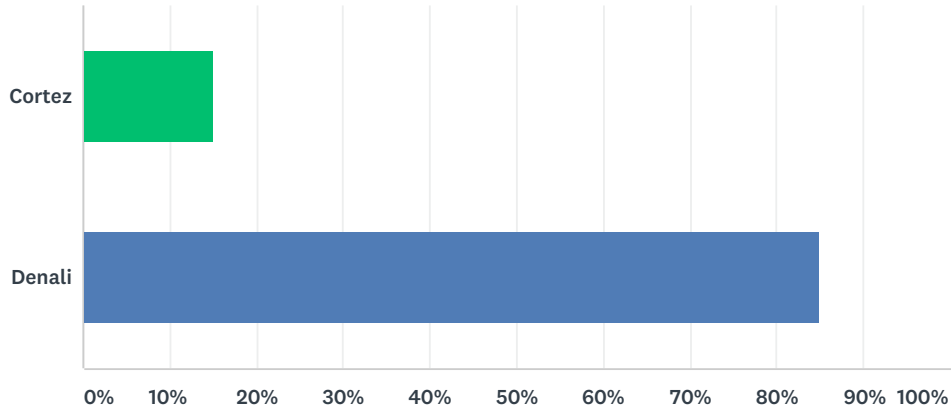

Q1 Which restroom do you prefer?

Answered: 187 Skipped: 0

ANSWER CHOICES	RESPONSES
	14.97% 28
	85.03% 159
TOTAL	187

Q2 Which color combination do you prefer?

Answered: 187 Skipped: 0

ANSWER CHOICES	RESPONSES
	66.31% 124
	33.69% 63
TOTAL	187

Q3 Which roof material do you prefer?

Answered: 26 Skipped: 161

ANSWER CHOICES	RESPONSES
 CEDAR SHAKE	34.62% 9
 RIBBED METAL	65.38% 17
TOTAL	26

Q4 Which wall texture do you prefer?

Answered: 27 Skipped: 160