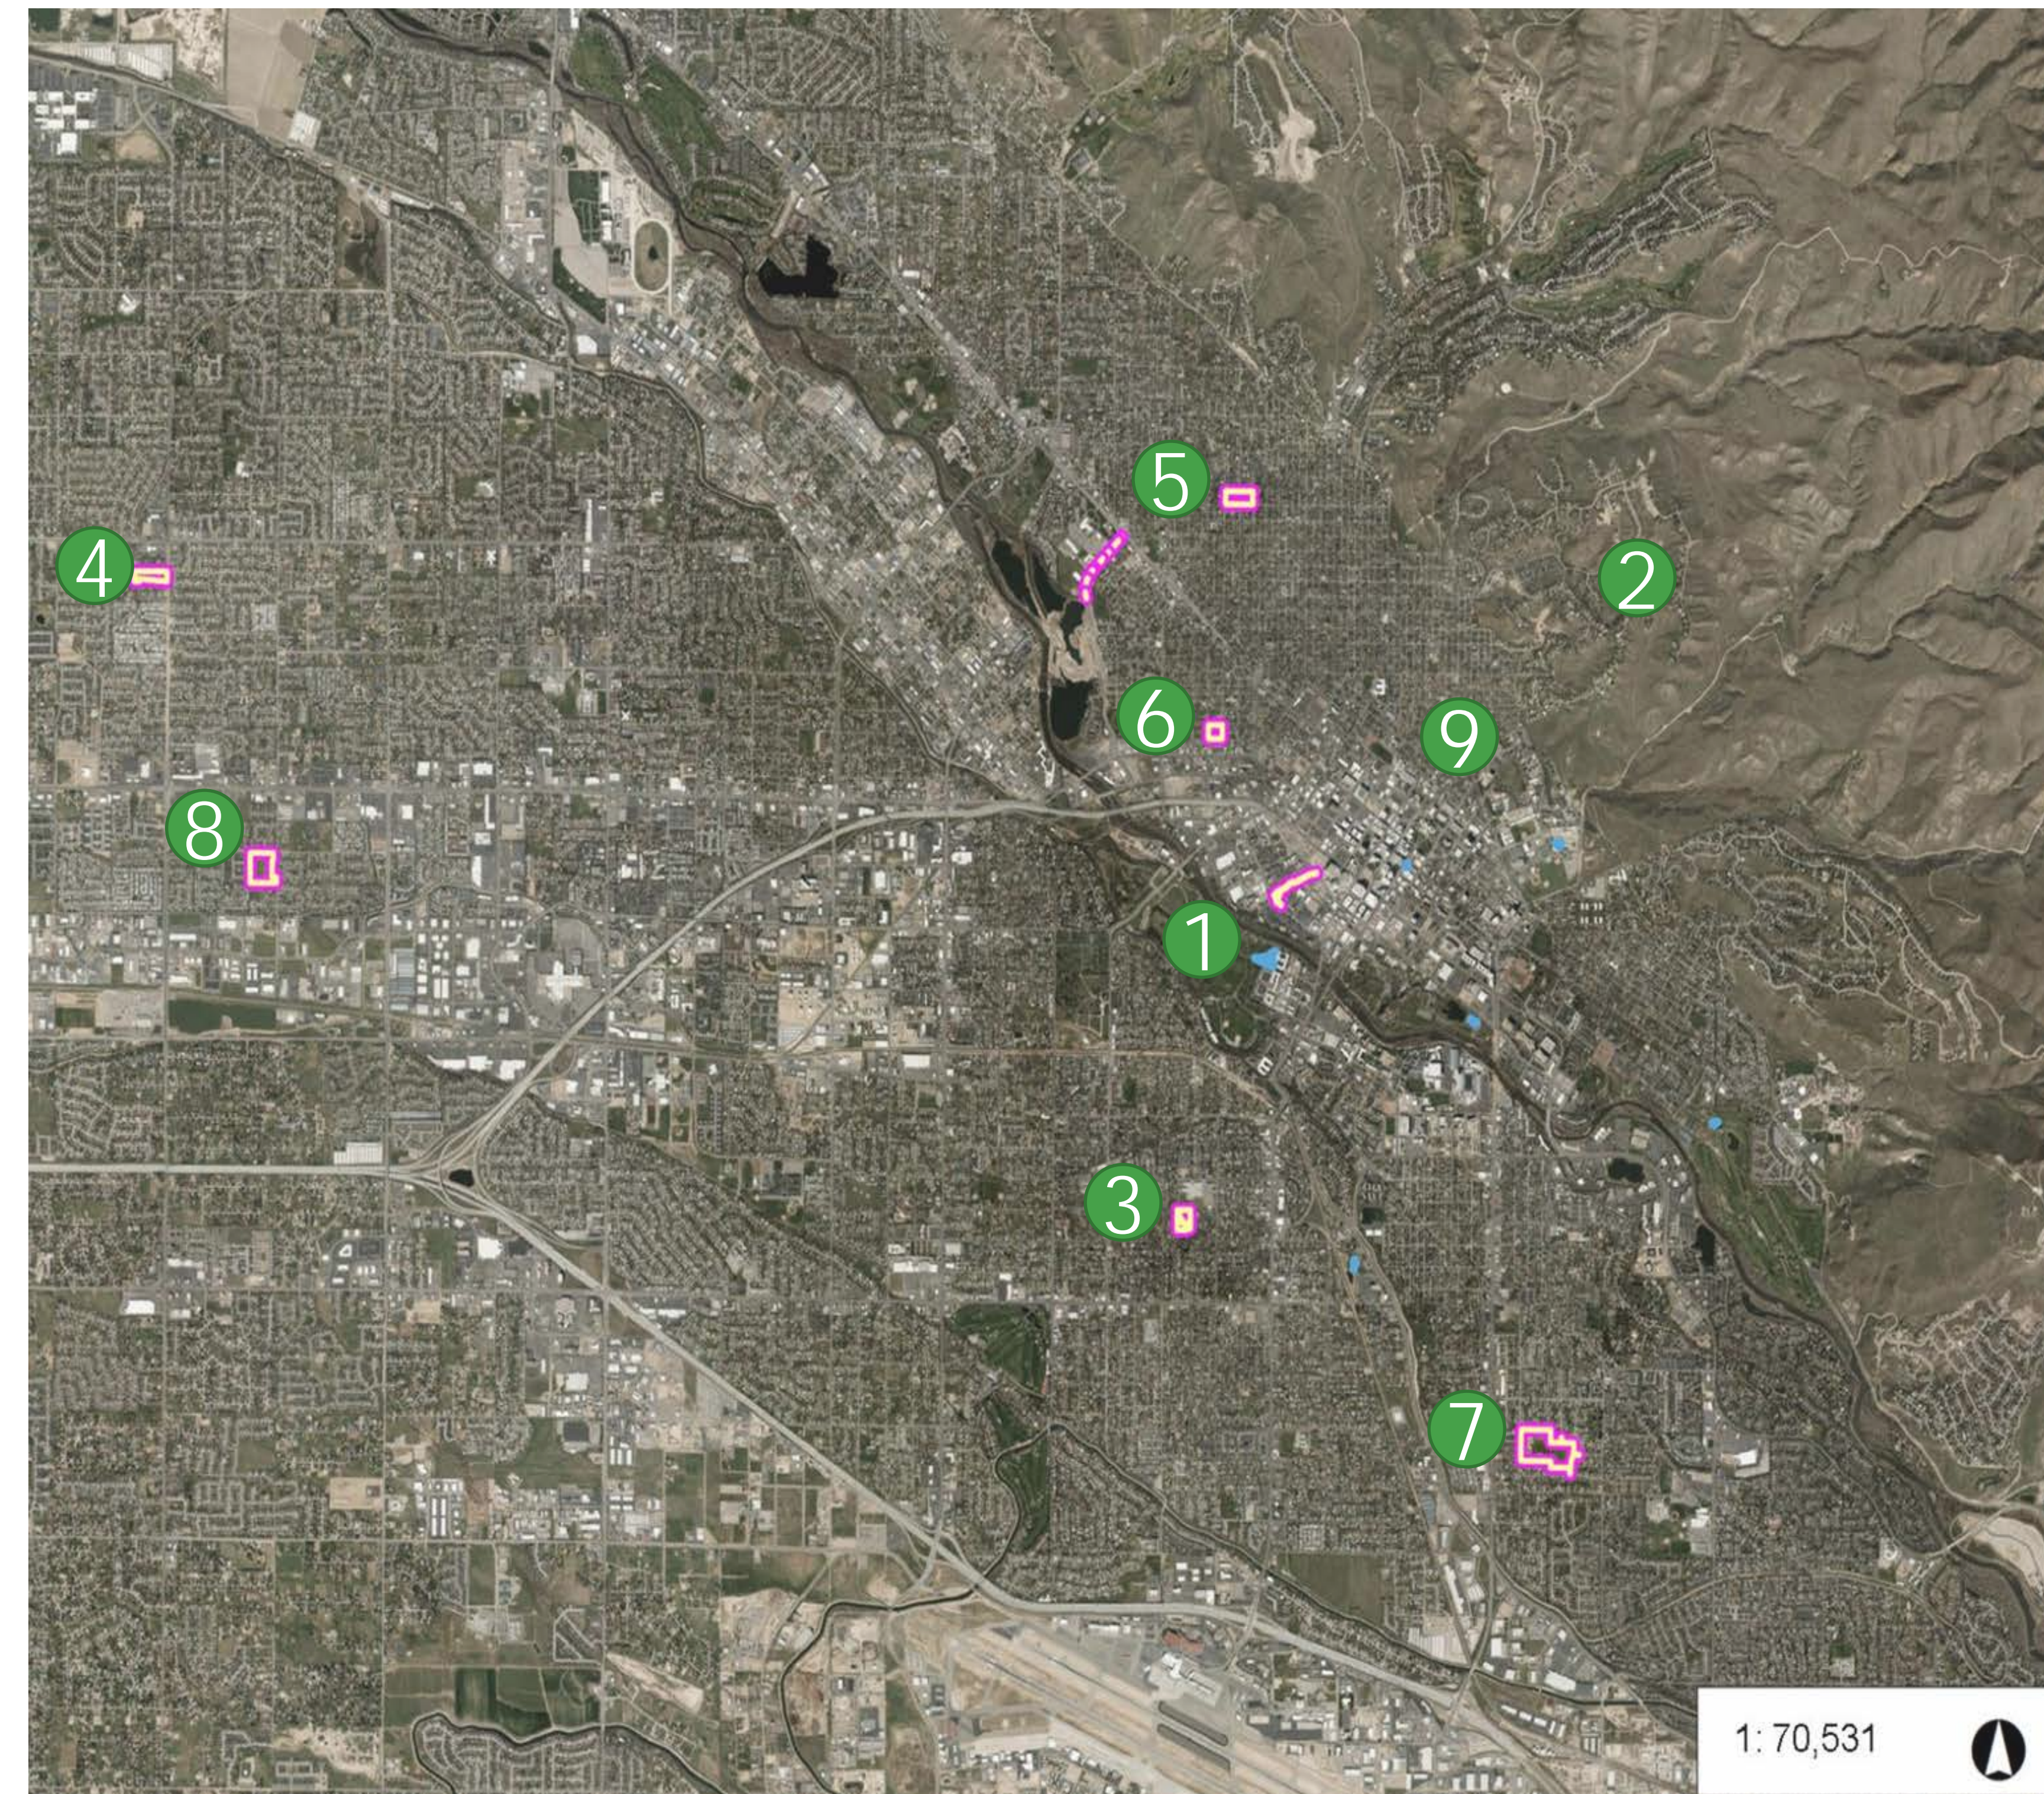

# PILOT PARK SITES

## LOCATIONS & DISTRIBUTION

## LIST OF SITES

- Park Sites:
  - 1 Ann Morrison Memorial Park (Admin/Design)
  - 2 Boise Hills Park
  - 3 Bowden Park
  - 4 Comba Park
  - 5 Elm Grove Park
  - 6 Fairview Park
  - 7 Ivywild Park
  - 8 Mariposa Park
  - 9 Memorial Park
- ROW & Other Sites:
  - Bethine Church River Trail (East End)
  - Garden Beds
    - City Hall
    - Fort Boise Community Center
  - Pioneer Path (Myrtle St. to Grand Ave.)
  - Pollinator Gardens
    - Warm Springs Park
    - Terry Day Park
  - Trevor's Trek (Cancer Memorial Plaza)
  - Whitewater Blvd. ROW (State St. to Roundabout)